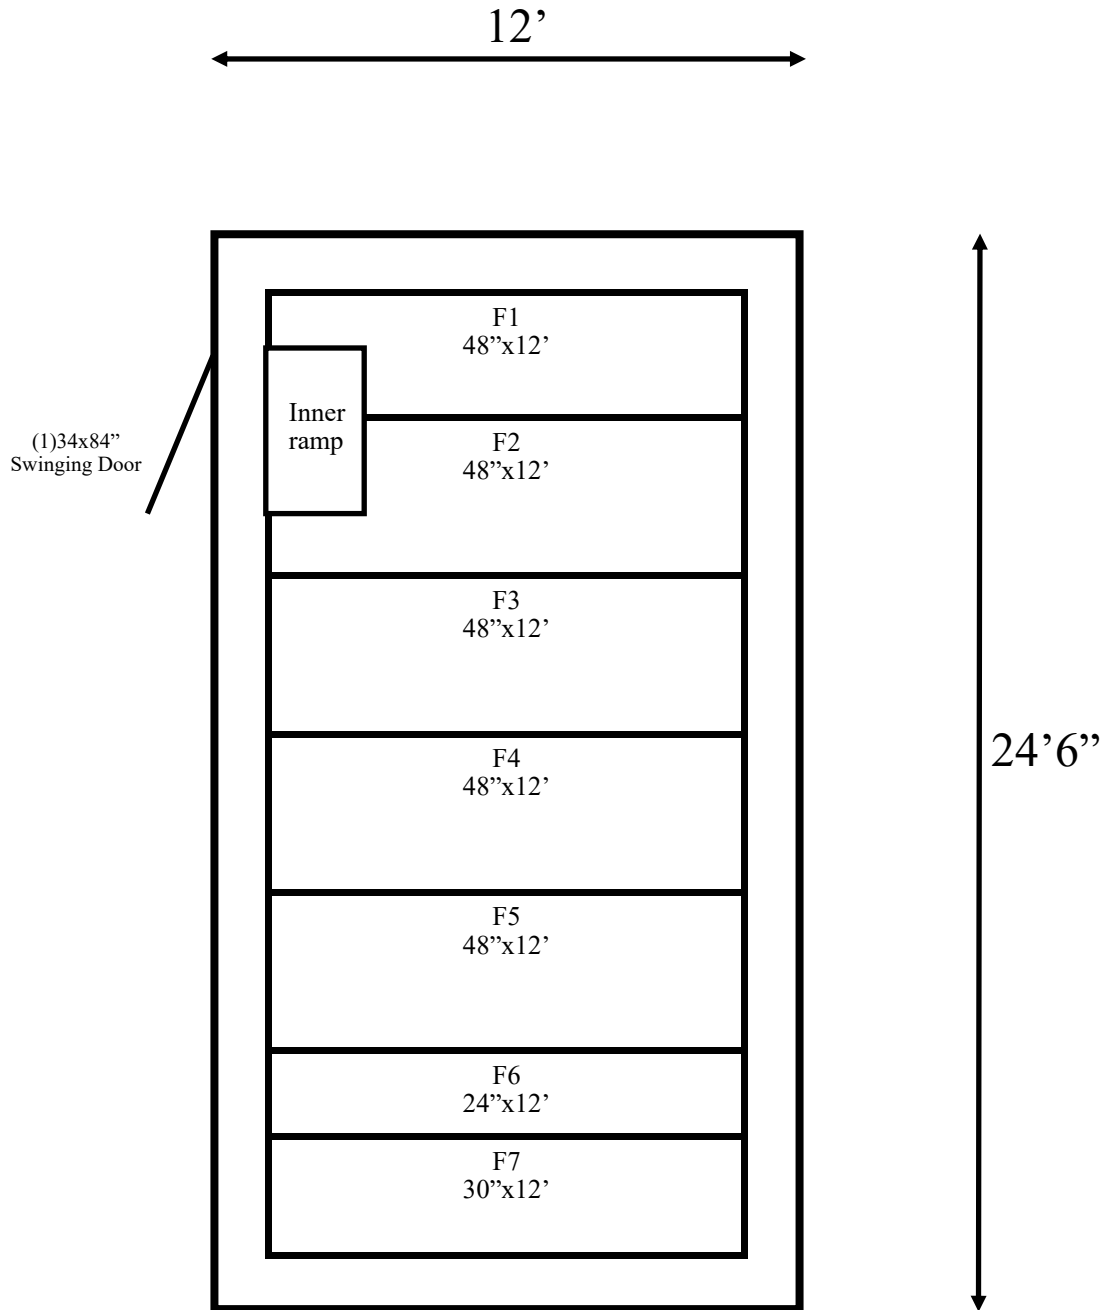

**12' x 24'6" x 10'8" H  
Freezer With Floor  
Wall & Ceiling Panels Diagram**

**45-2017  
Color code: Blue  
Not drawn to scale.**

**12' x 24'6" x 10'8" H  
Freezer With Floor  
Floor Panels Diagram**

**45-2017  
Color code: Blue  
Not drawn to scale.**

**12' x 24'6" x 10'8" H  
Freezer With Floor**

**45-2017  
Blue**