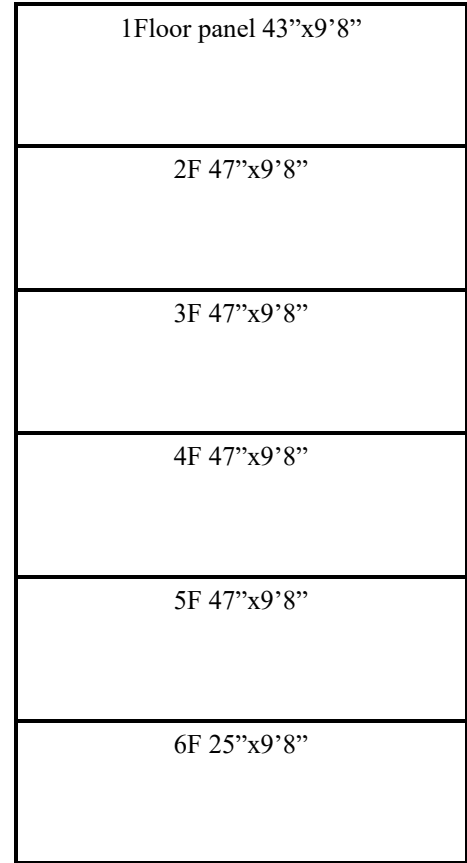

9'8"

9'8"

(1)42"x84"
Manual Sliding
Door
(interior ramp)

9'8" x 21'4" x 8'3" H
Freezer With Floor
Wall, Ceiling & Floor Panels Diagrams

41-2017
No color
Not drawn to scale.

**9'8" x 21'4" x 8'3" H
Freezer With Floor**

**41-2017
No color**