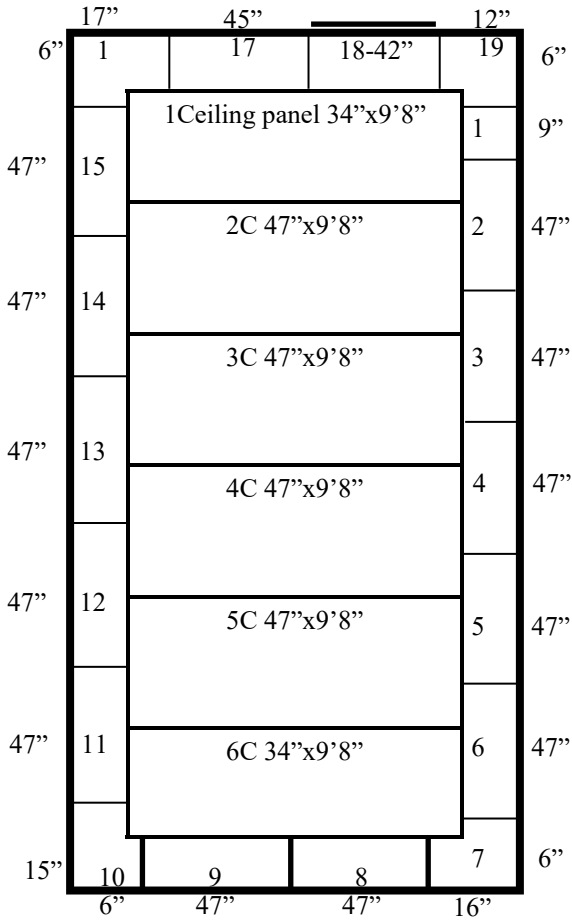

9'8"

9'8"

(1)42"x84"
Manual Sliding
Door
(interior ramp)

9'8" x 21'4" x 8'3" H
Freezer With Floor
Wall, Ceiling & Floor Panels Diagrams

41-2017
No color
Not drawn to scale.

**9'8" x 21'4" x 8'3" H
Freezer With Floor**

**41-2017
No color**