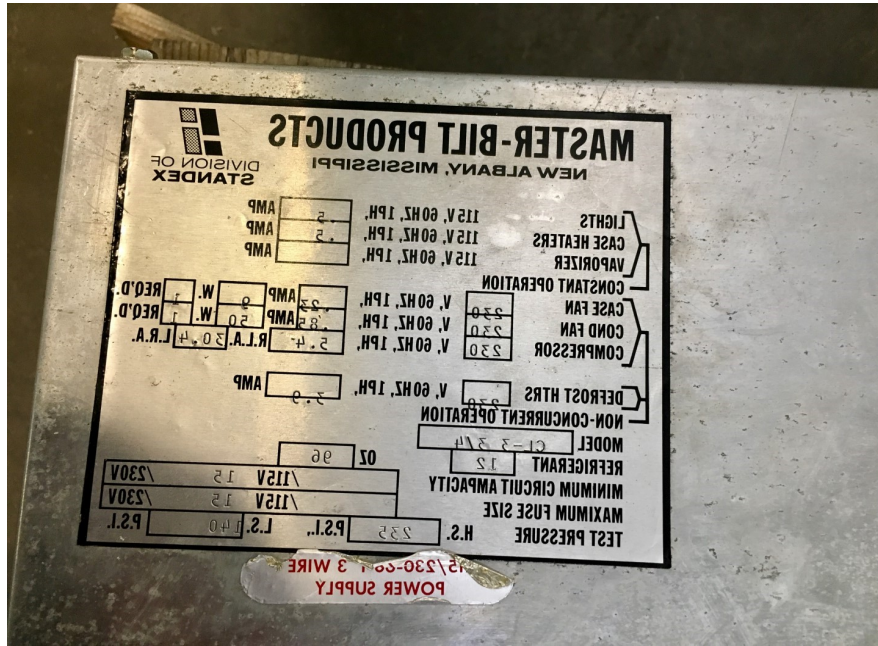

4'1" x 5'2" x 6'3" H C
Freezer With Floor
Wall, Ceiling & Floor Panels Diagram

33-2017
No color
Not drawn to scale.

4'1" x 5'2" x 6'3" H
Freezer With Floor

33-2017
No color

4'1" x 5'2" x 6'3" H
Freezer With Floor