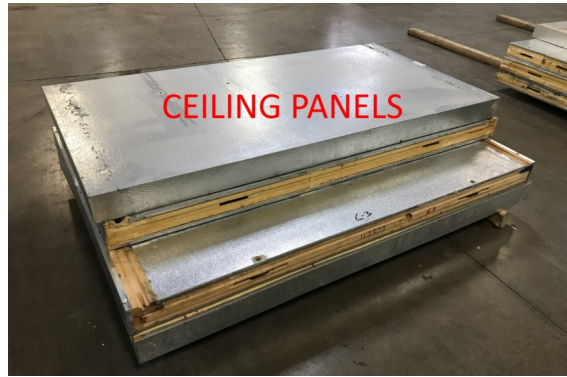

Ceiling & Floor Panels layout the same.

6' x 14' x 8'4" H
Cooler / Cooler Combination
Wall & Ceiling Panels Diagram

24-19
No color
Not drawn to scale.

**6' x 14' x 8'4" H
Cooler / Cooler Combination**

**24-2019
No color**