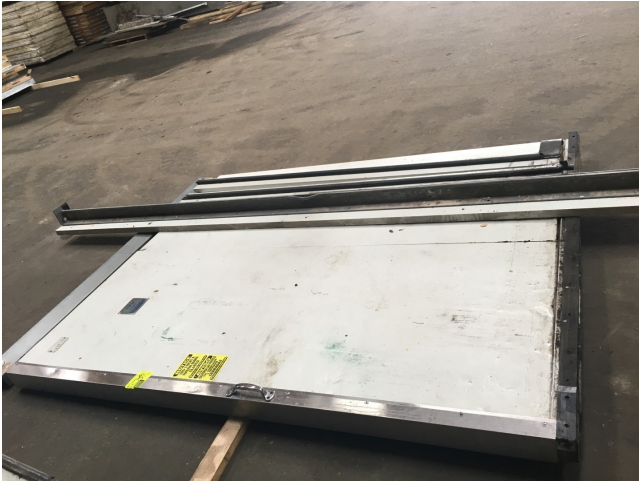

Ceiling support: hangers

**18' x 26' x 18' H
Cooler or Freezer**

**22-2017
Orange**

**18' x 26' x 18' H
Cooler or Freezer**

**22-2017
Orange**