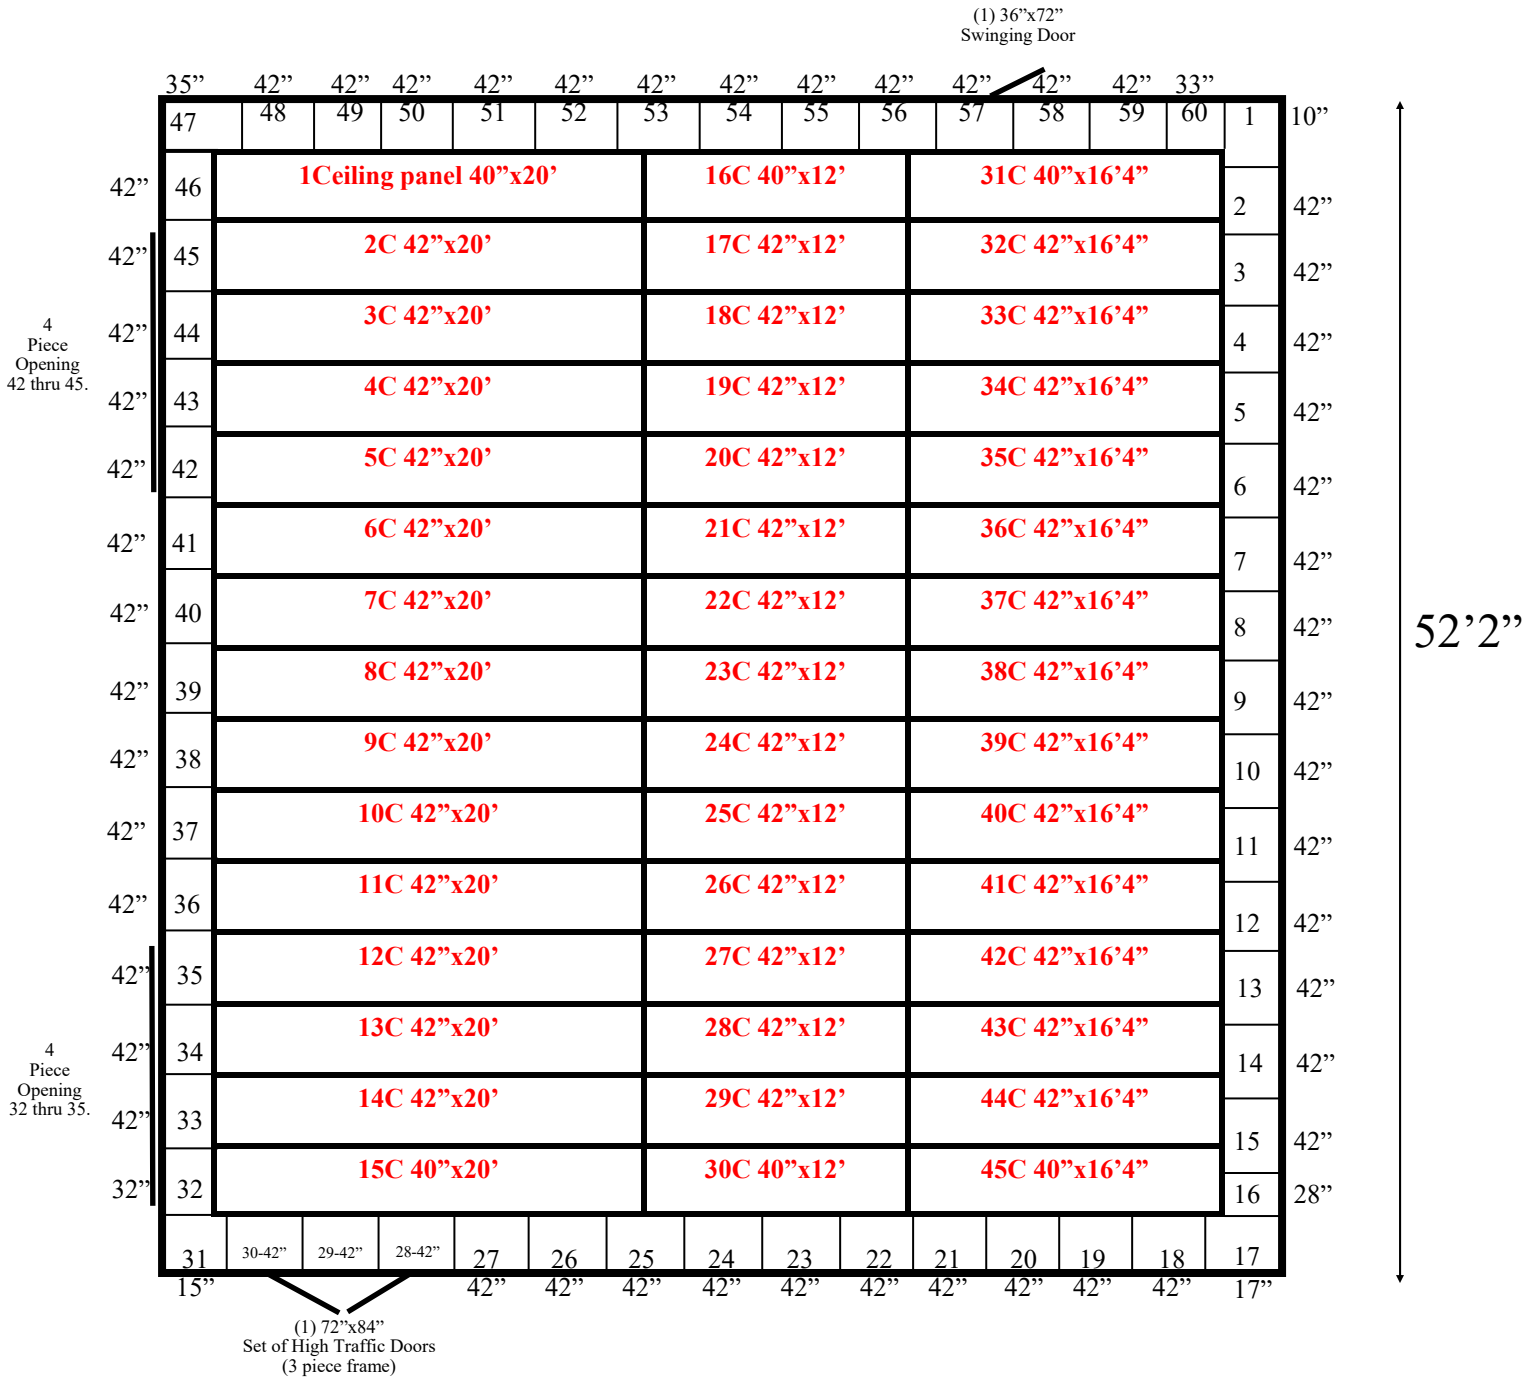

48'5"

Notes:
 Filler panels provided for (2) openings (8'9"x8'4" Opening and 8'7"x8'4" Opening)
 Buyer cuts opening for 8'x8' Manual Sliding door (opens right).
 Ceiling support: C-channel & hanger plates.

**48'5" x 52'2" x 10'4" H Cooler
 Wall & Ceiling Panels Diagram**

**4-2017
 No color
 Not drawn to scale.**

48'5" x 52'2" x 10'4" H
Cooler

4-2017
No color

**48'5" x 52'2" x 10'4" H
Cooler**

**4-2017
No color**

48'5" x 52'2" x 10'4" H
Cooler

4-2017
No color