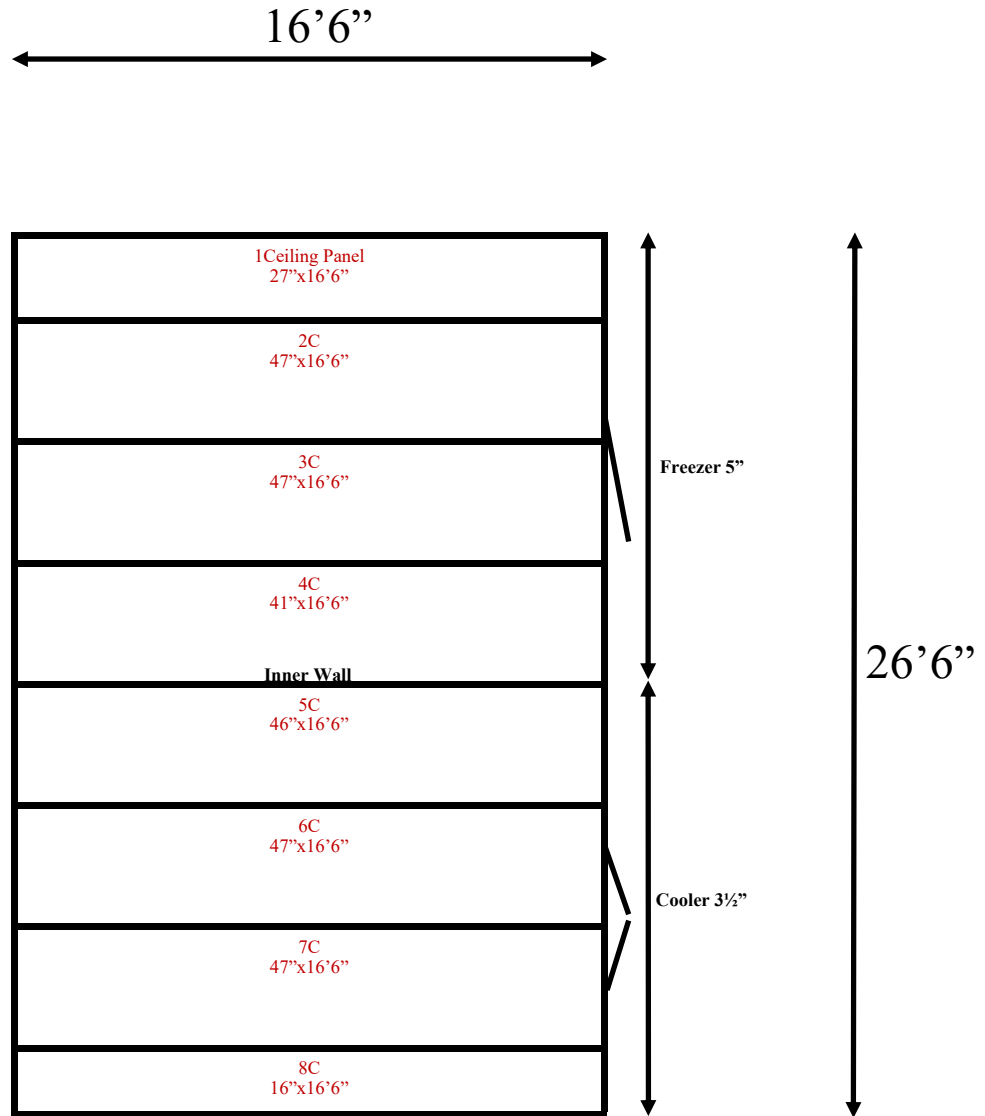

**16'6" x 26'6" x 10' H and 10'2" H  
Cooler / Freezer Combination  
Wall Panels Diagram**

**10-2017  
Color code: No color  
Not drawn to scale.**

**16'6" x 26'6" x 10' H and 10'2" H  
Cooler / Freezer Combination  
Ceiling Panels Diagram**

**10-2017  
Color code: No color  
Not drawn to scale.**

**16'6" x 26'6" x 10' H and 10'2" H  
Cooler / Freezer Combination**

**10-2017  
No color**