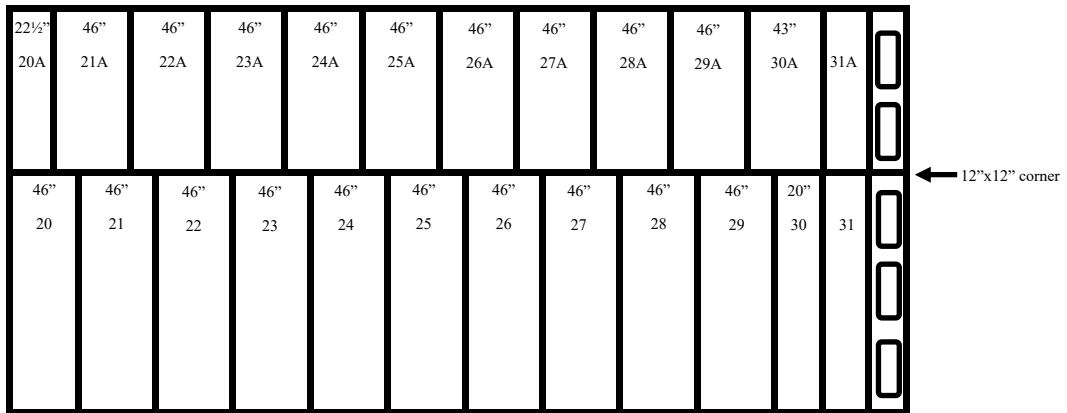

19'

(1)6'x8' Manual
Bi-Parting Door

19' x 42' x 18' H
Cooler
Wall & Ceiling Panels Diagram

5-2017
Color code: Brown
Not drawn to scale.

19' x 42' x 18' H
Cooler
Straight on wall diagram

5-2017
Color code: Brown
Not drawn to scale.

**19' x 42' x 18' H
Cooler**

**5-2017
Brown**

19' x 42' x 18' H
Cooler

5-2017
Brown