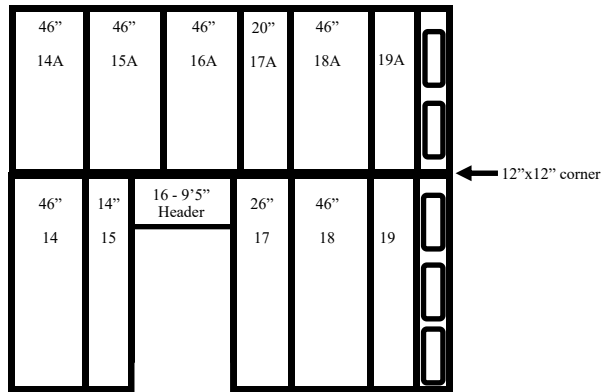

19'

(1)6'x8' Manual
Bi-Parting Door

19' x 42' x 18' H
Cooler
Wall & Ceiling Panels Diagram

5-2017
Color code: Brown
Not drawn to scale.

19' x 42' x 18' H
Cooler
Straight on wall diagram

5-2017
Color code: Brown
Not drawn to scale.

**19' x 42' x 18' H
Cooler**

**5-2017
Brown**

19' x 42' x 18' H
Cooler

5-2017
Brown