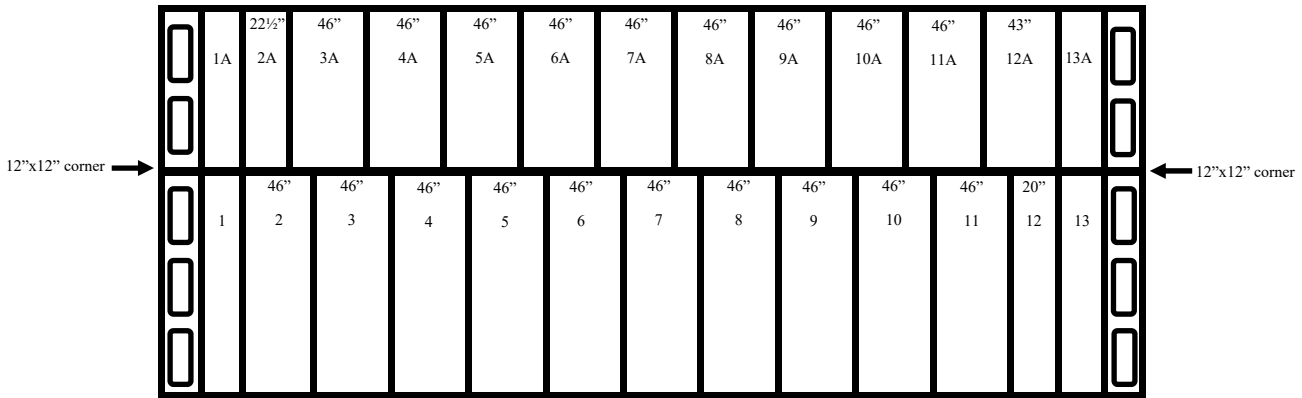

19'

(1)6'x8' Manual
Bi-Parting Door

19' x 42' x 18' H
Cooler
Wall & Ceiling Panels Diagram

5-2017
Color code: Brown
Not drawn to scale.

19' x 42' x 18' H
Cooler
Straight on wall diagram

5-2017
Color code: Brown
Not drawn to scale.

**19' x 42' x 18' H
Cooler**

**5-2017
Brown**

19' x 42' x 18' H
Cooler

5-2017
Brown