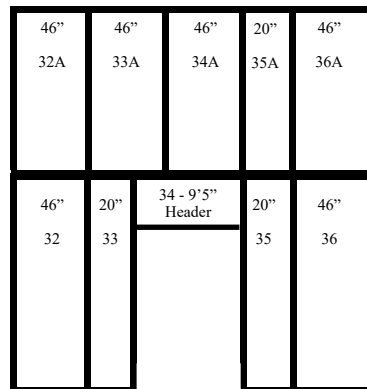

19'

(1)6'x8' Manual
Bi-Parting Door

19' x 42' x 18' H
Cooler
Wall & Ceiling Panels Diagram

5-2017
Color code: Brown
Not drawn to scale.

19' x 42' x 18' H
Cooler
Straight on wall diagram

5-2017
Color code: Brown
Not drawn to scale.

**19' x 42' x 18' H
Cooler**

**5-2017
Brown**

19' x 42' x 18' H
Cooler

5-2017
Brown