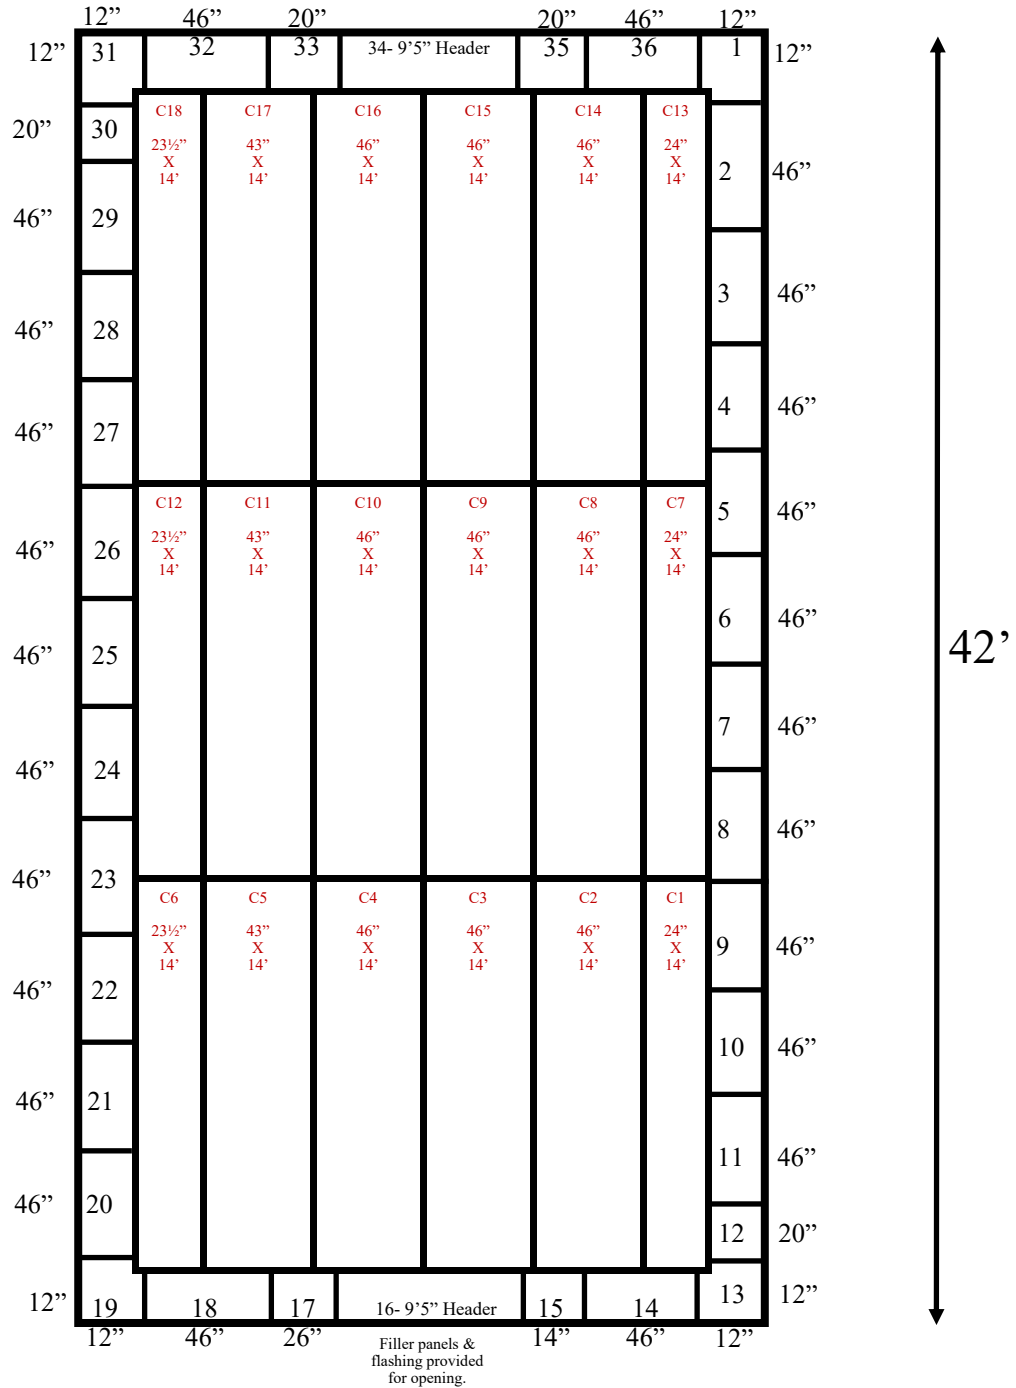

19'

(1)6'x8' Manual
Bi-Parting Door

19' x 42' x 18' H
Cooler
Wall & Ceiling Panels Diagram

5-2017
Color code: Brown
Not drawn to scale.

19' x 42' x 18' H
Cooler
Straight on wall diagram

5-2017
Color code: Brown
Not drawn to scale.

**19' x 42' x 18' H
Cooler**

**5-2017
Brown**

19' x 42' x 18' H
Cooler

5-2017
Brown