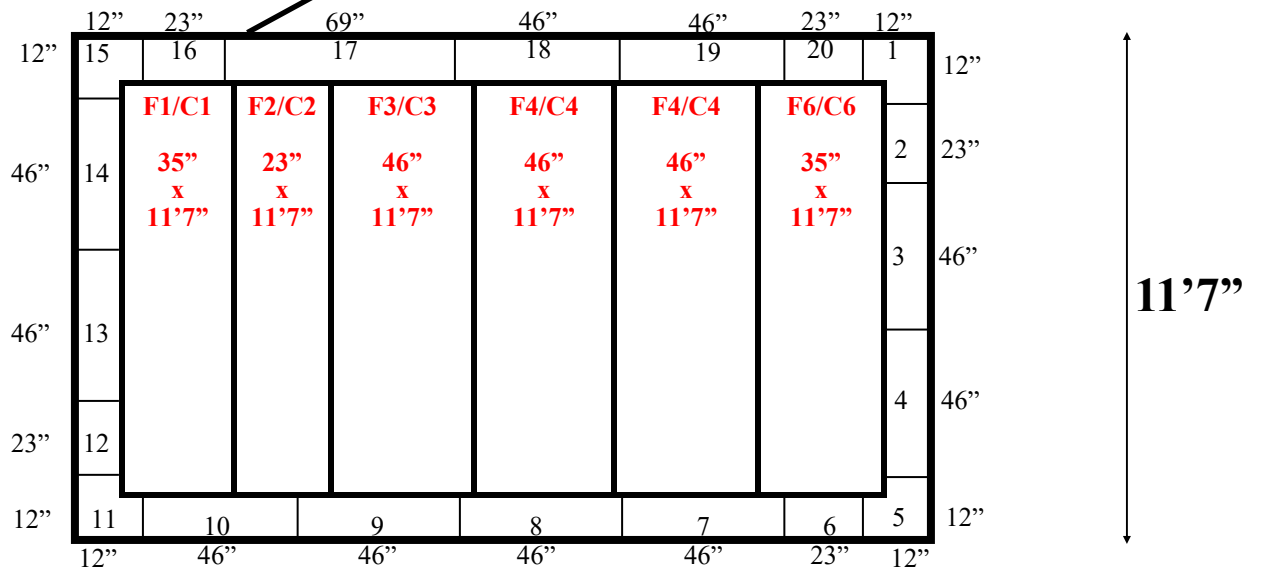

19'3"

(1)54"x83"
Swinging Door
(Interior Ramp)

Floor & Ceiling Panels layout the same.

11'7" x 16'4" x 8'8" H
Walk-In Cooler With Floor
Wall, Ceiling & Floor Panels Diagram

135-2016
Red
Not drawn to scale.

**11'7" x 16'4" x 8'8" H
Walk-In Cooler With Floor**

**151-2016
Red**