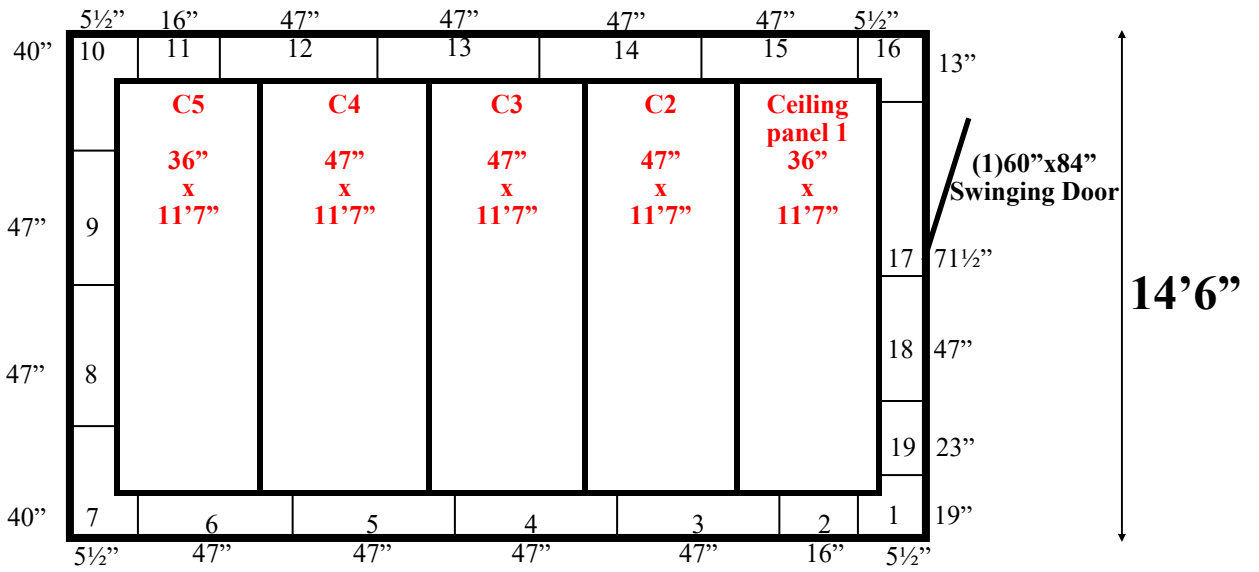

18'

14'6" x 18' x 9'11" H
Cooler or Freezer
Wall & Ceiling Panels Diagram

148-2016
Purple
Not drawn to scale.

14'6" x 18' x 9'11" H
Cooler or Freezer

148-2016
Purple