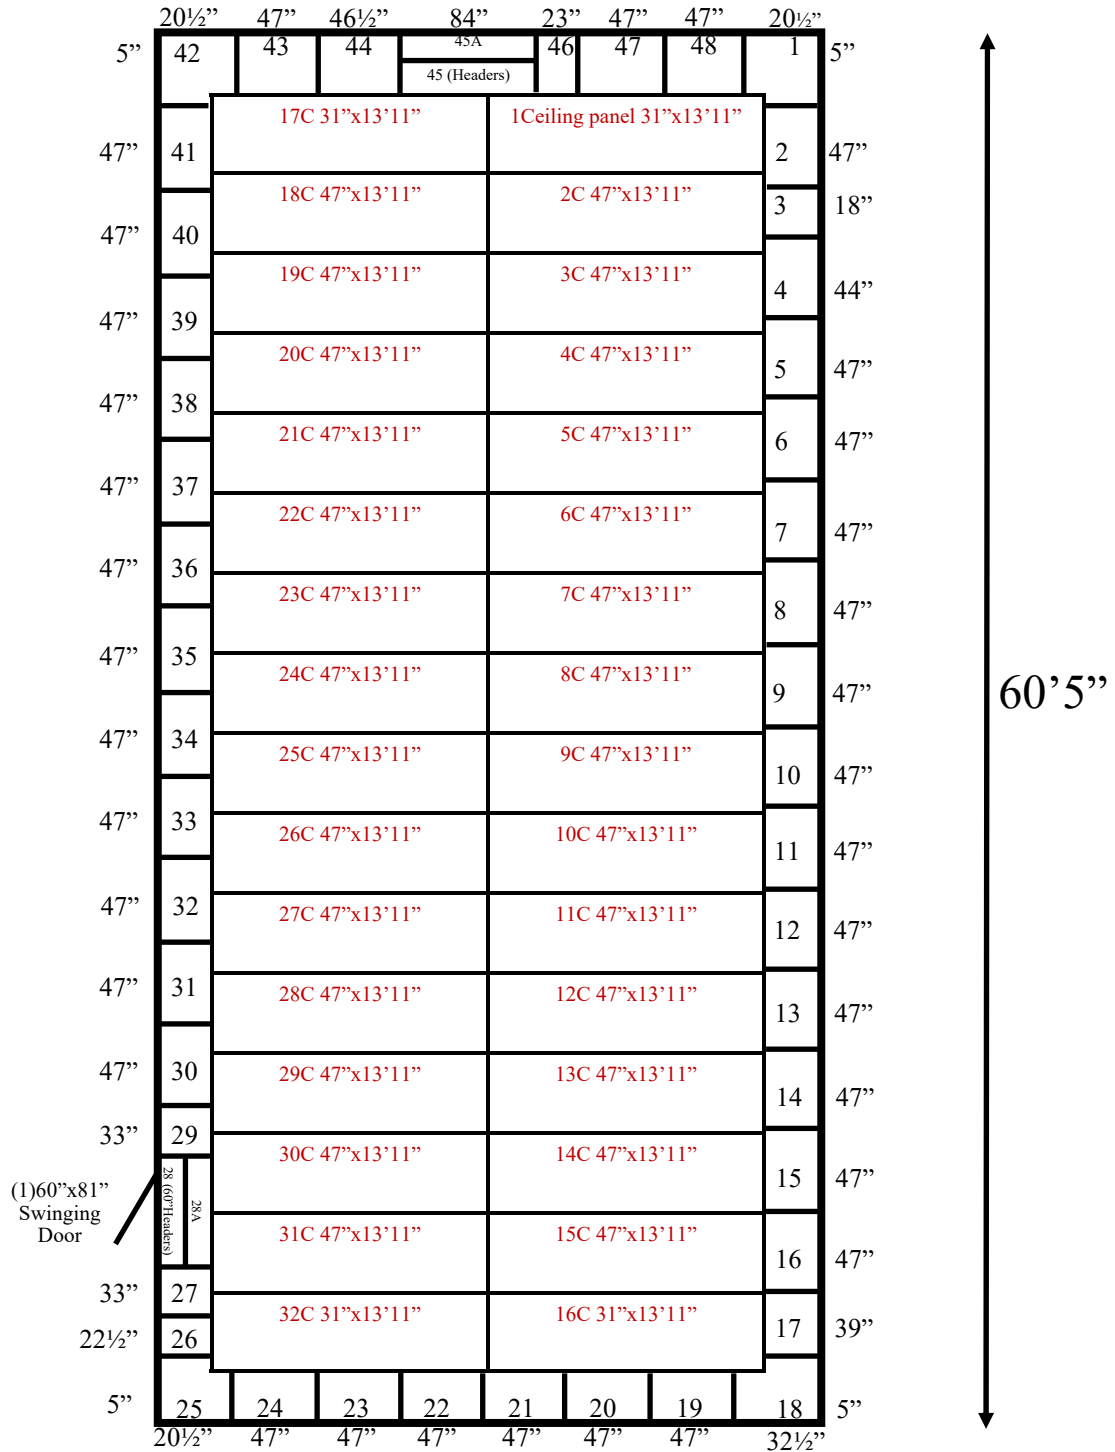

28'

(1)84"x96"  
Manual Sliding Door  
(opens right)

28' x 60'5" x 12' H  
Cooler or Freezer  
Wall & Ceiling Panels Diagram

120-2016  
Color code: No color  
Not drawn to scale.

**28' x 60'5" x 12' H  
Cooler or Freezer**

**120-2016  
No color**

**28' x 60'5" x 12' H  
Cooler or Freezer**

**120-2016  
No color**

28' x 60'5" x 12' H  
Cooler or Freezer

120-2016  
No color