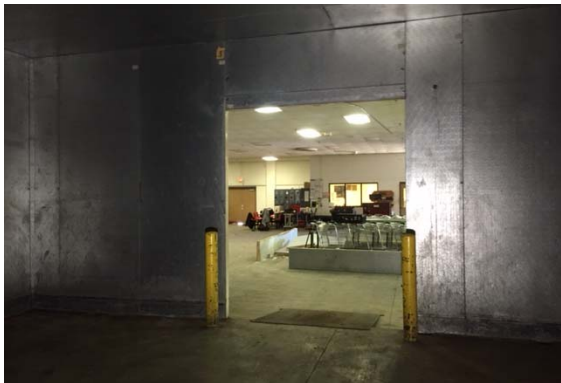

28'

(1)84"x96"  
Manual Sliding Door  
(opens right)

28' x 60'5" x 12' H  
Cooler or Freezer  
Wall & Ceiling Panels Diagram

120-2016  
Color code: No color  
Not drawn to scale.

**28' x 60'5" x 12' H  
Cooler or Freezer**

**120-2016  
No color**

**28' x 60'5" x 12' H  
Cooler or Freezer**

**120-2016  
No color**

28' x 60'5" x 12' H  
Cooler or Freezer

120-2016  
No color