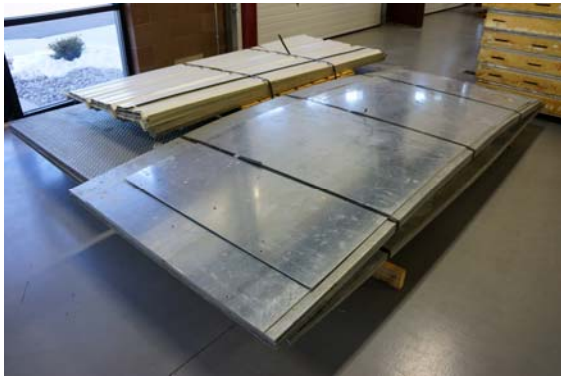

Ceiling & Floor Panels layout the same.

22'1" x 25' x 9'9" H
Freezer With Floor
Wall, Ceiling & Floor Panels Diagram

44-2016
Color code: No color
Not drawn to scale.

**22'1" x 25' x 9'9" H
Freezer With Floor**

**44-2016
No color**

**22'1" x 25' x 9'9" H
Freezer With Floor**

**44-2016
No color**