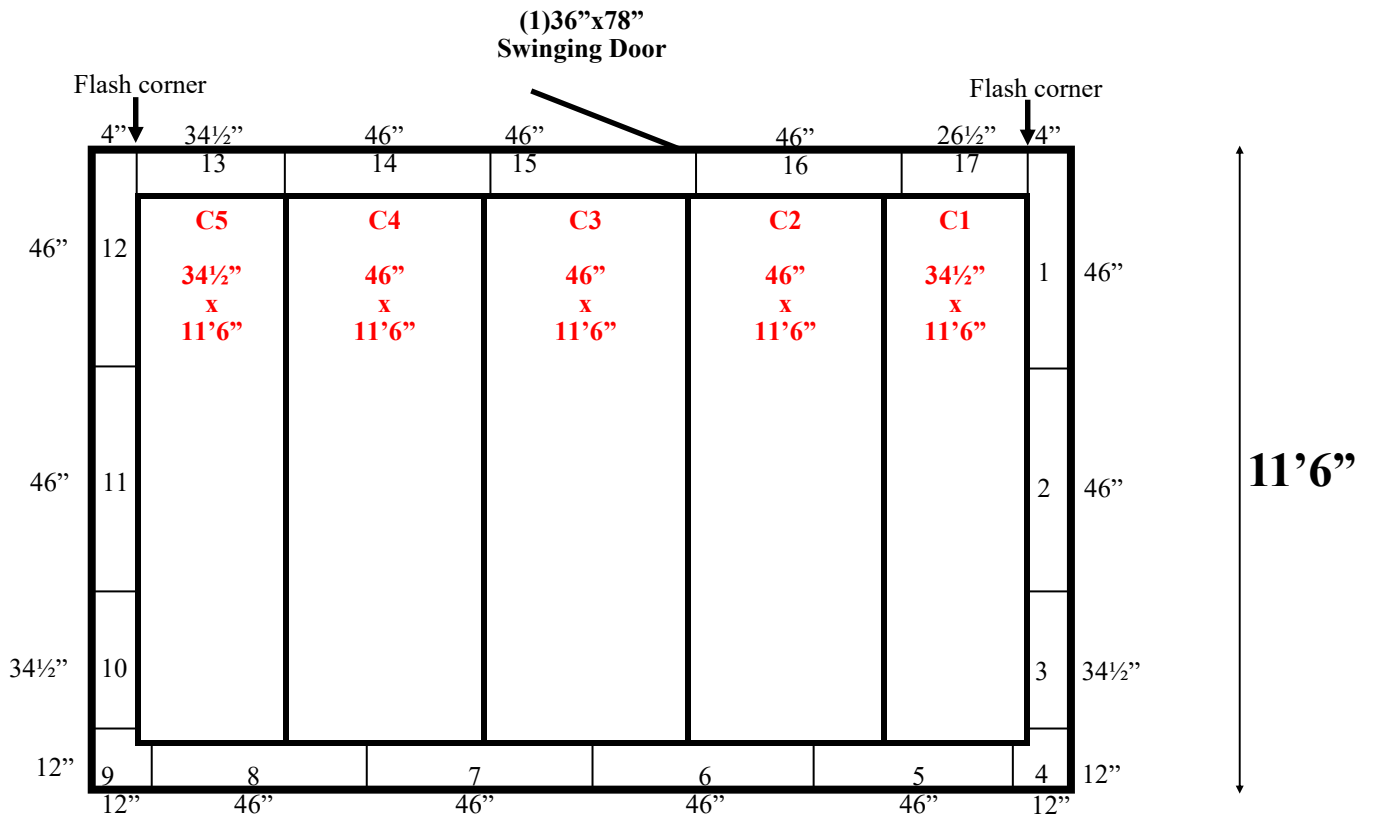

17'3"

11'6" x 17'3" x 8'1" H  
Cooler or Freezer  
Wall & Ceiling Panels Diagram

132-2016  
Purple

**11'6" x 17'3" x 8'1" H  
Cooler or Freezer**

**132-2016  
Purple**