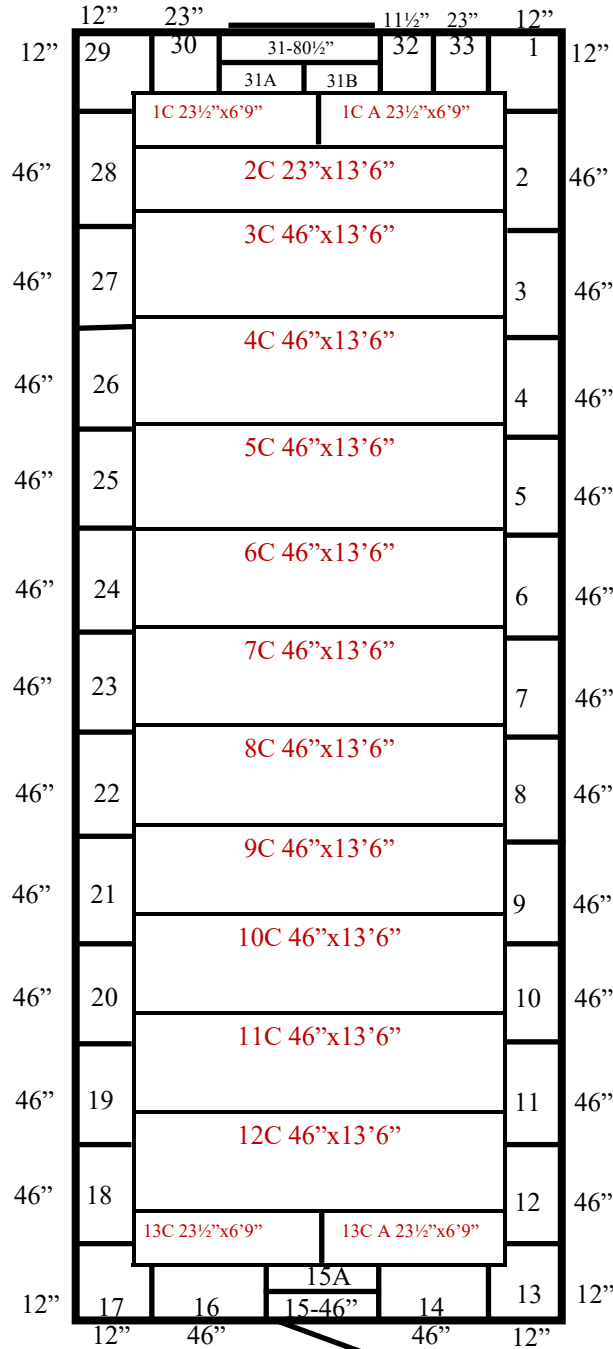

13'6"

(1)72"x97"
Manual Sliding Door

13'6" x 44'2" x 12'9" H
Cooler or Freezer
Wall & Ceiling Panels Diagram

150-2016
Color code: No color
Not drawn to scale.

**13'6" x 44'2" x 12'9" H
Cooler or Freezer**

**150-2016
Color code: No color**

13'6" x 44'2" x 12'9" H
Cooler or Freezer

150-2016
Color code: No color

13'6" x 44'2" x 12'9" H
Cooler or Freezer

150-2016
Color code: No color