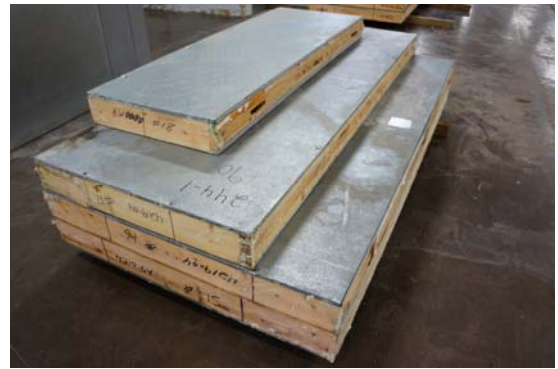

Ceiling lag bolts down to walls.

**8' x 13' x 9' H  
Cooler or Freezer  
Wall & Ceiling Panels Diagram**

**139-2016  
Color code: No color  
Not drawn to scale.**

**8' x 13' x 9' H  
Cooler or Freezer**

**139-2016  
Color code: No color**