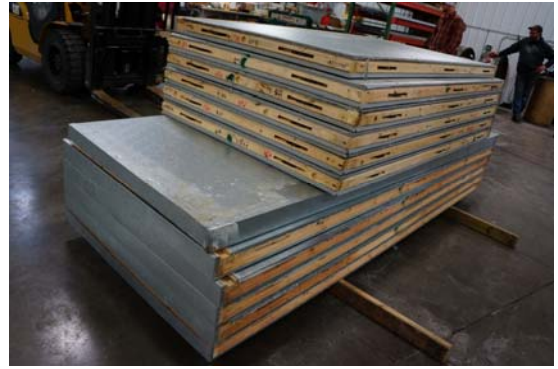

Notes:  
Flash #21 to #22 above door & flash seam #20 to #21.

**17' x 23'3" x 8'6" H  
Cooler or Freezer**

**120-2016  
Color code: Green**