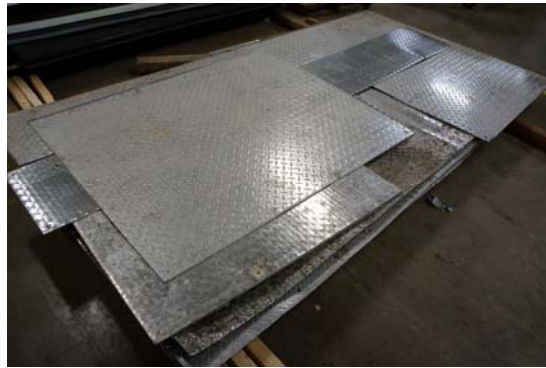

14' x 20' x 9' H
Freezer With Floor
Wall, Ceiling & Floor Panels Diagram

137-2016
Color code: Black
Not drawn to scale.

**14' x 20' x 9' H
Freezer With Floor**

**137-2016
Color code: Black**

14' x 20' x 9' H
Freezer With Floor

137-2016
Color code: Black