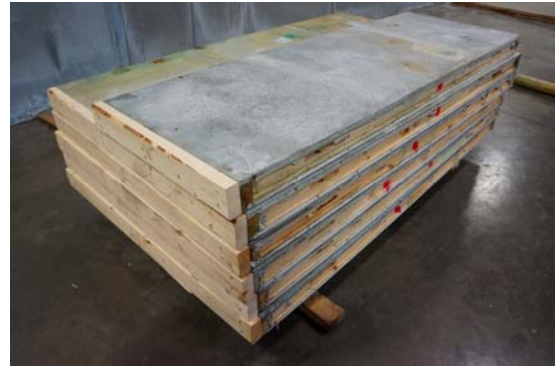

**24' x 45'4" x 10' H
Cooler or Freezer
Wall & Ceiling Panels Diagram**

**103-2016
Color code: Red
Not drawn to scale.**

**24' x 45'4" x 10' H
Cooler or Freezer**

**103-2016
Color code: Red**

24' x 45'4" x 10' H
Cooler or Freezer