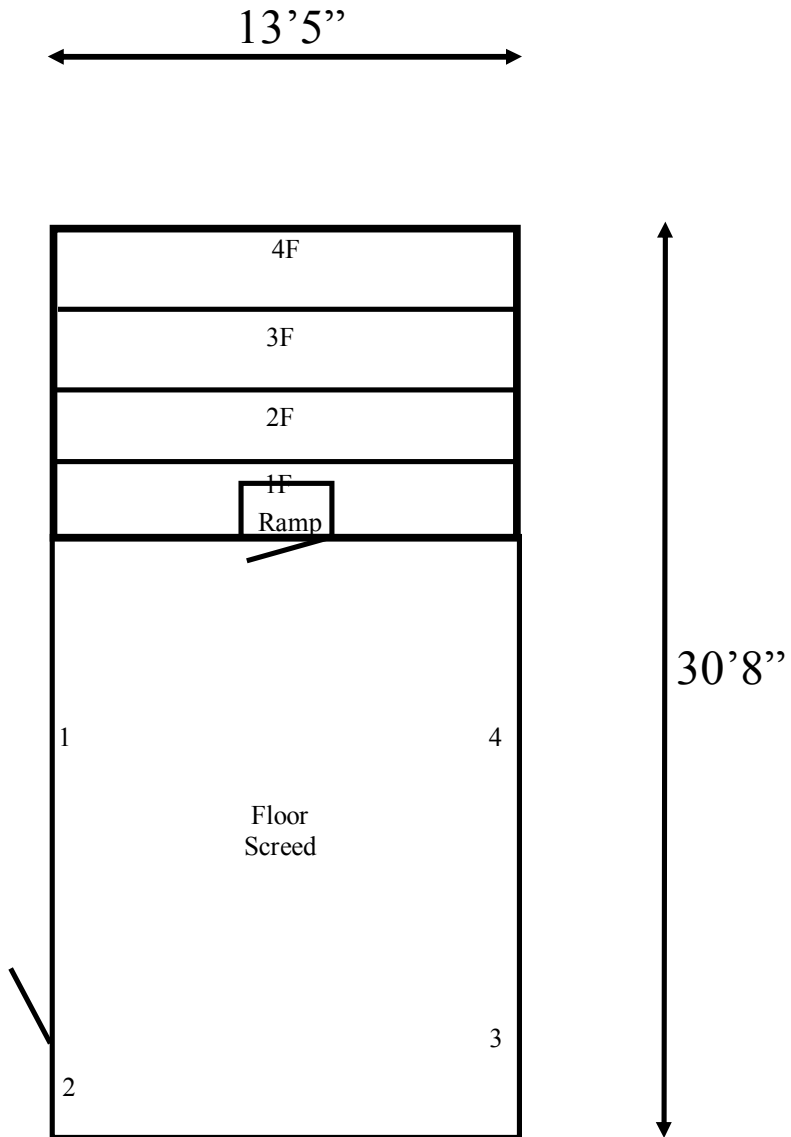

13'5" x 30'8" x 10'6" H
Combination Cooler/ Freezer
Wall, Ceiling & Floor Panel Diagrams

132-2016
Color code: Pink
Not drawn to scale.

**13'5" x 30'8" x 10'6" H
Combination Cooler/ Freezer
Floor Panels Diagram**

**132-2016
Color code: Pink
Not drawn to scale.**

13'5" x 30'8" x 10'6" H
Combination Cooler/ Freezer

132-2016
Color code: Pink

13'5" x 30'8" x 10'6" H
Combination Cooler/ Freezer

132-2016
Color code: Pink