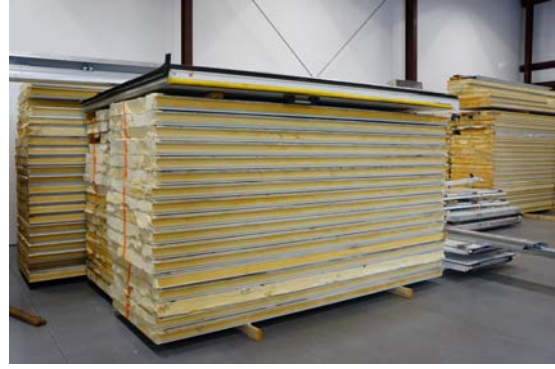

29'

(1)36"x84"
Swinging Door

(1)8'x10'
Electric Sliding Door

(1)36"x84"
Swinging Door

29' x 44' x 18'4" H
Cooler or Freezer
Wall Panels Diagram

111-2016
Color code: Orange
Not drawn to scale.

**29' x 44' x 18'4" H
Cooler or Freezer**

**111-2016
Color code: Orange**

29' x 44' x 18'4" H
Cooler or Freezer

111-2016
Color code: Orange

**29' x 44' x 18'4" H
Cooler or Freezer**

**111-2016
Color code: Orange**

29' x 44' x 18'4" H
Cooler or Freezer