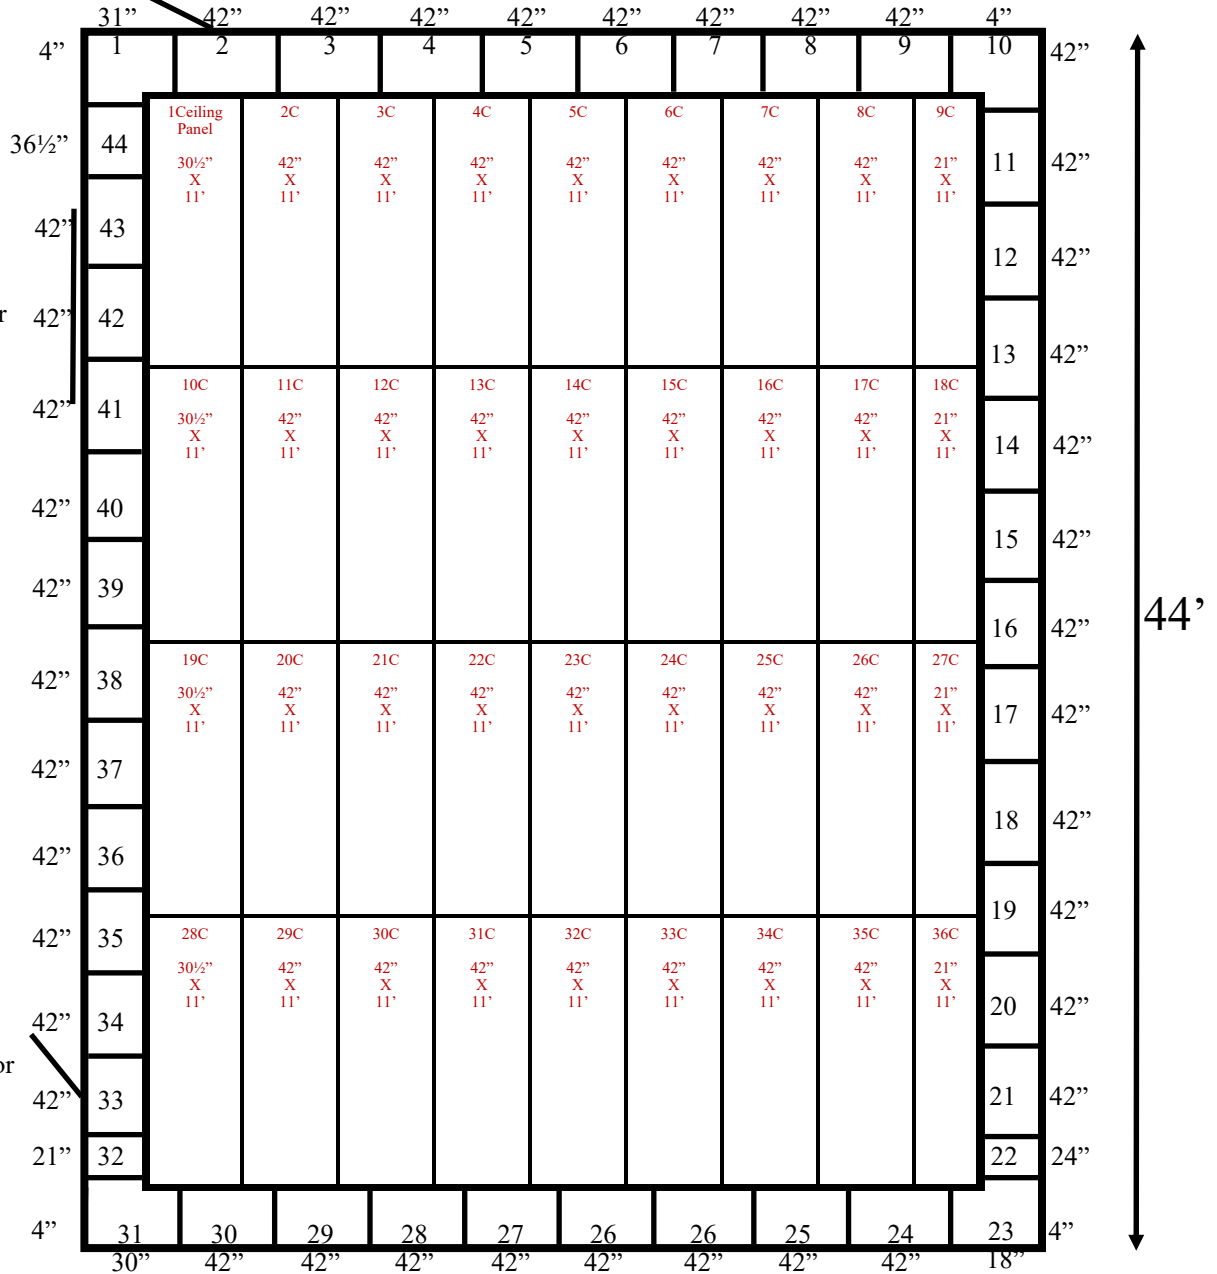

29'

(1)36"x84"
Swinging Door

(1)8'x10'
Electric Sliding Door

(1)36"x84"
Swinging Door

29' x 44' x 18'4" H
Cooler or Freezer
Wall Panels Diagram

111-2016
Color code: Orange
Not drawn to scale.

**29' x 44' x 18'4" H
Cooler or Freezer**

**111-2016
Color code: Orange**

29' x 44' x 18'4" H
Cooler or Freezer

111-2016
Color code: Orange

**29' x 44' x 18'4" H
Cooler or Freezer**

**111-2016
Color code: Orange**

29' x 44' x 18'4" H
Cooler or Freezer

111-2016
Color code: Orange