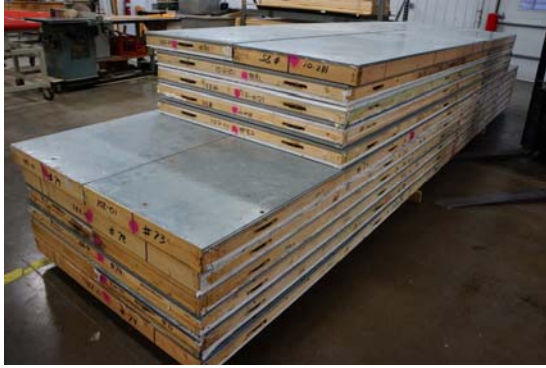

**20' x 38' x 10' H
Cooler or Freezer
Wall & Ceiling Panels Diagram**

**103-2016
Color code: Pink
Not drawn to scale.**

**20' x 38' x 10' H
Cooler or Freezer**

**103-2016
Color code: Pink**

20' x 38' x 10' H
Cooler or Freezer