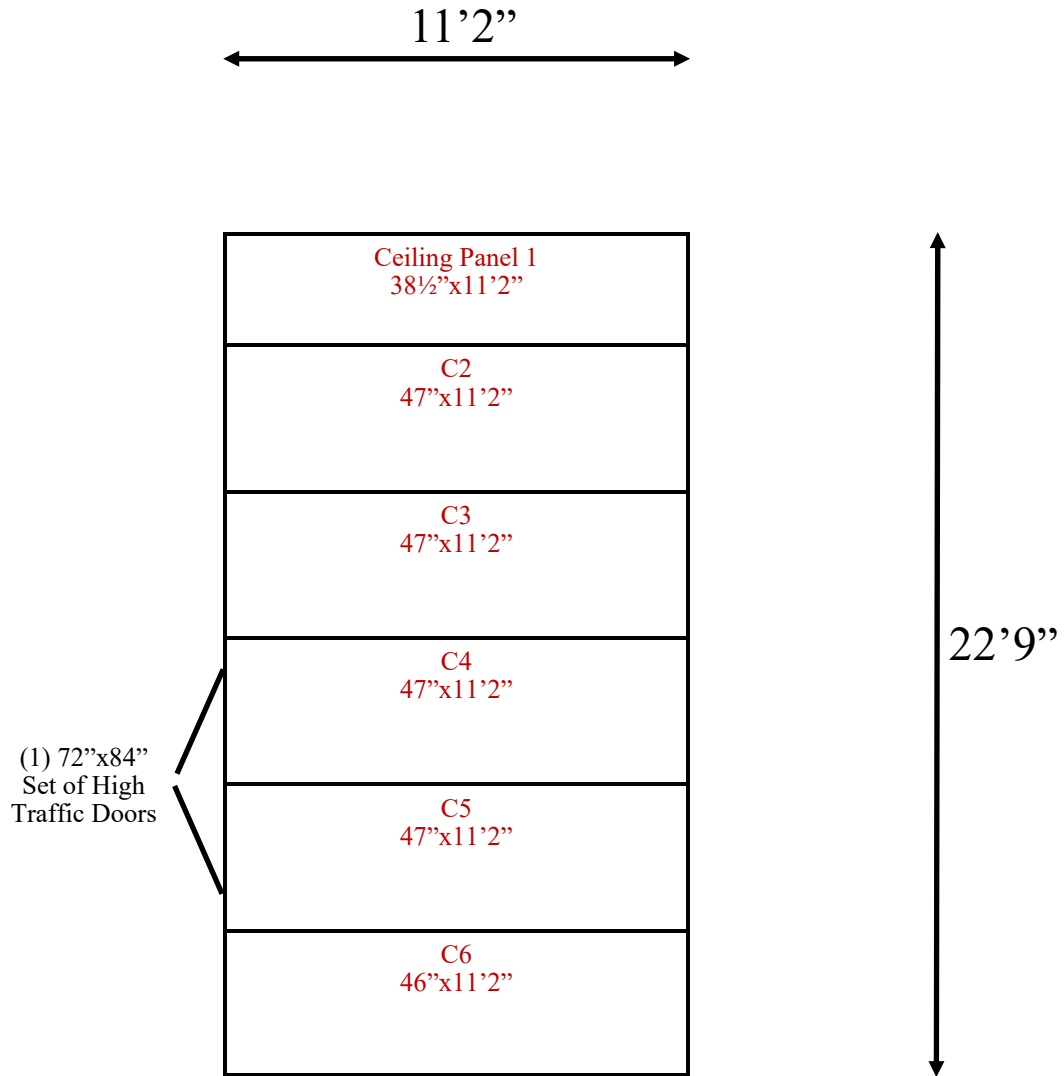

11'2" x 22'9" x 9'5" H
Cooler
Wall & Ceiling Panels Diagram

116-2016
Color code: Black
Not drawn to scale.

11'2" x 22'9" x 9'5" H
Cooler
Wall & Ceiling Panels Diagram

116-2016
Color code: Black
Not drawn to scale.

**11'2" x 22'9" x 9'5" H
Cooler**

**116-2016
Color code: Black**