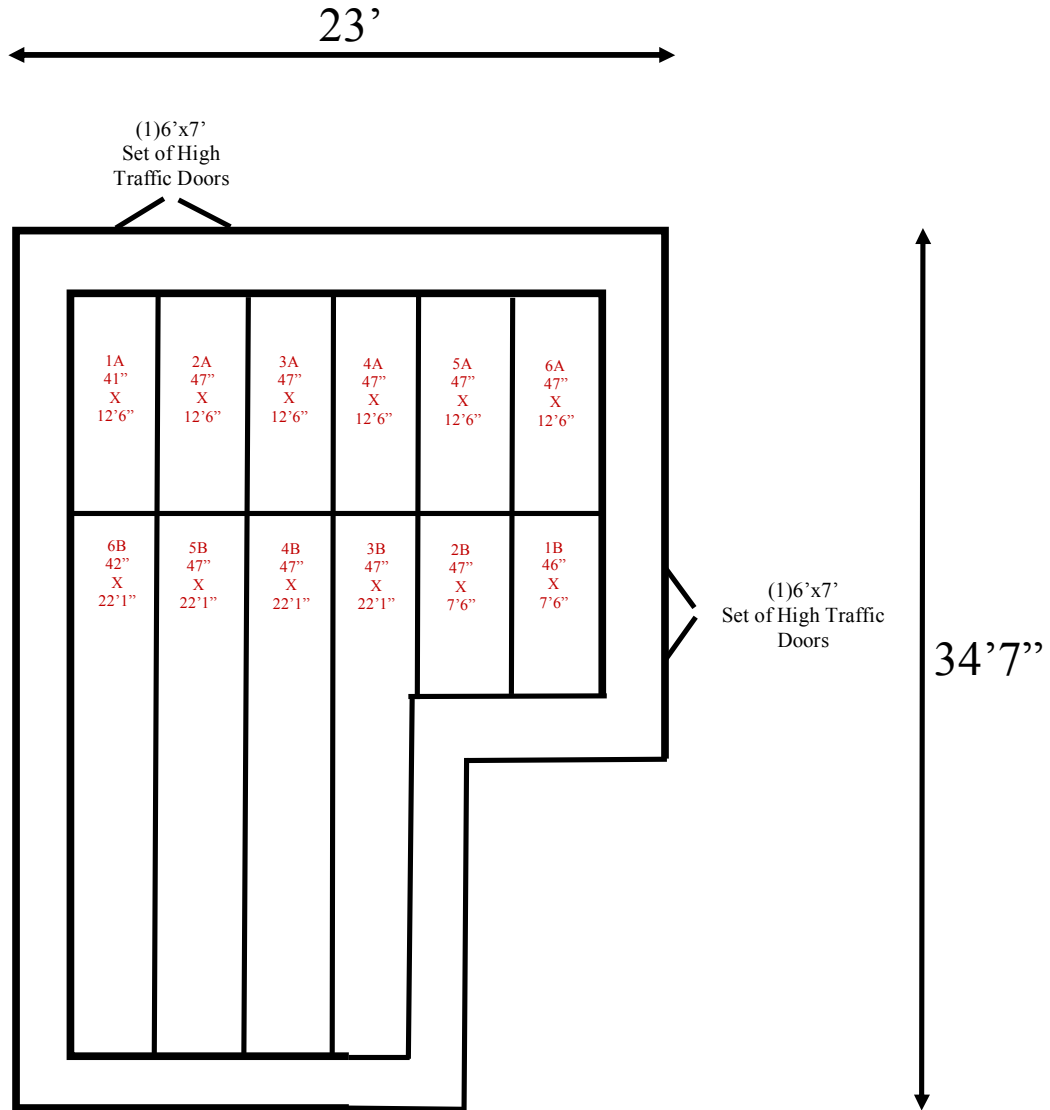

**23' x 34'7" x 9'6" H
Cooler
Wall Panels Diagram**

**122-2016
Color code: Black Blue
Not drawn to scale.**

**23' x 34'7" x 9'6" H
Cooler
Ceiling Panels Diagram**

**122-2016
Color code: Black Blue
Not drawn to scale.**

**23' x 34'7" x 9'6" H
Cooler**

**122-2016
Color code: Black Blue**