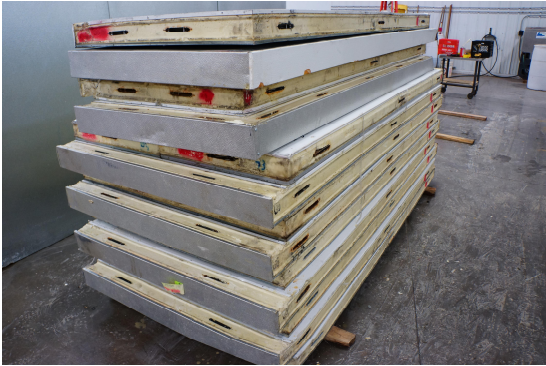

Ceiling & Floor panels layout the same.
Ceiling Support: I-Beam & C-Channel.

17'4" x 23'1" x 8'8" H
Freezer With Floor
Wall, Ceiling & Floor Panels Diagram

127-2016
Color code: Red
Not drawn to scale.

**17'4" x 23'1" x 8'8" H
Freezer With Floor**

**127-2016
Color code: Red**