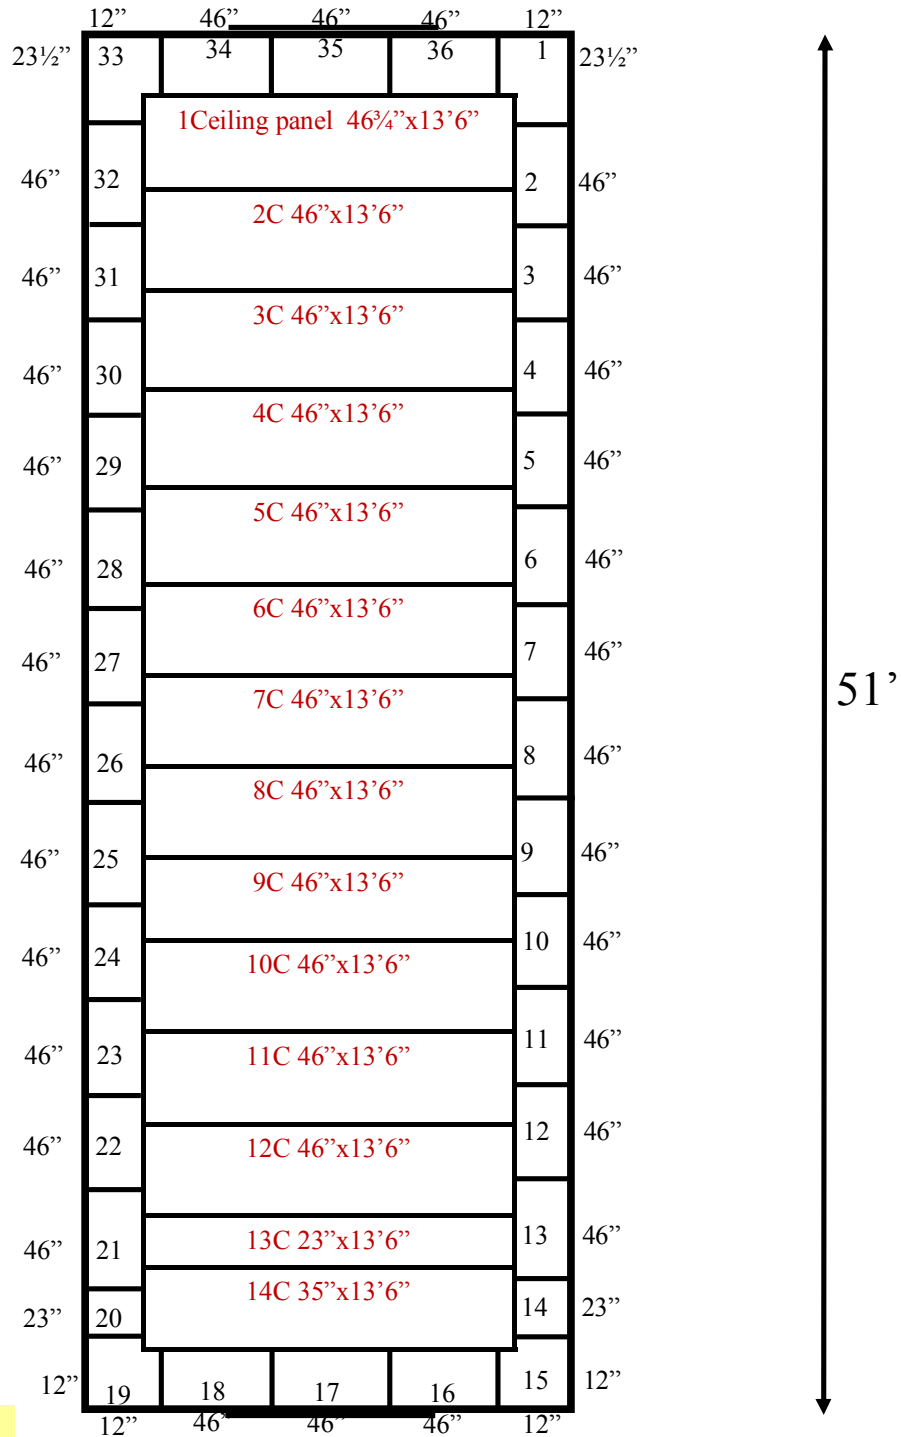

13'6"

(1)72x96"
Manual Bi-Parting Door

Notes:
 Top panels 95" Tall
 Bottom panels 119" Tall
 Bottom wall panels: #1, 2, 3, 4, 5
 Top wall panels: #1T, 2T, #T, 4T

(1)72x96"
Manual Bi-Parting Door

13'6" x 51' x 18'4" H
Cooler or Freezer
Wall & Ceiling Panels Diagram

99-2016
Color code: No color
Not drawn to scale.

**13'6" x 51' x 18'4" H
Cooler or Freezer**

**99-2016
Color code: No color**

13'6" x 51' x 18'4" H
Cooler or Freezer

99-2016
Color code: No color

13'6" x 51' x 18'4" H
Cooler or Freezer