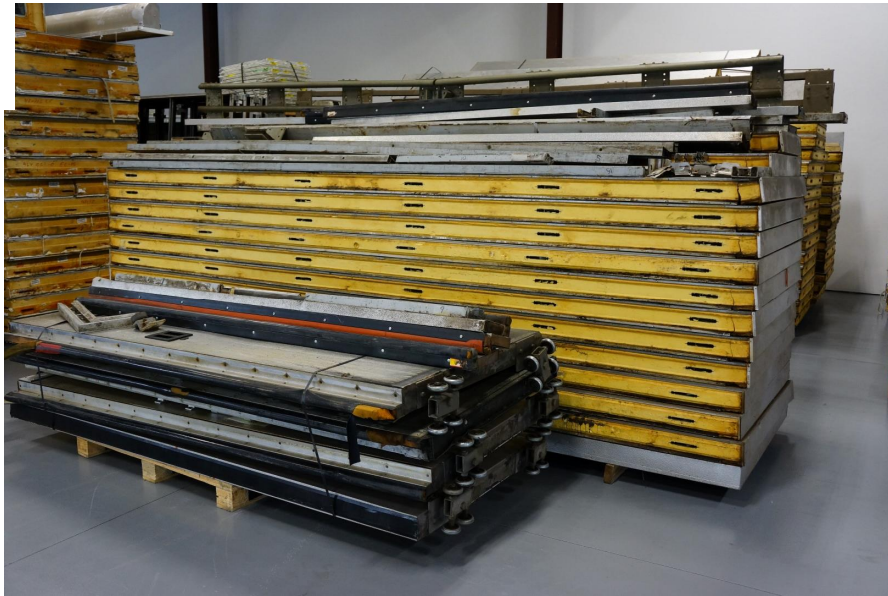

13'6"

(1)72x96"
Manual Bi-Parting Door

Notes:
 Top panels 95" Tall
 Bottom panels 119" Tall
 Bottom wall panels: #1, 2, 3, 4, 5
 Top wall panels: #1T, 2T, #T, 4T

(1)72x96"
Manual Bi-Parting Door

13'6" x 51' x 18'4" H
Cooler or Freezer
Wall & Ceiling Panels Diagram

99-2016
Color code: No color
Not drawn to scale.

**13'6" x 51' x 18'4" H
Cooler or Freezer**

**99-2016
Color code: No color**

13'6" x 51' x 18'4" H
Cooler or Freezer

99-2016
Color code: No color

13'6" x 51' x 18'4" H
Cooler or Freezer