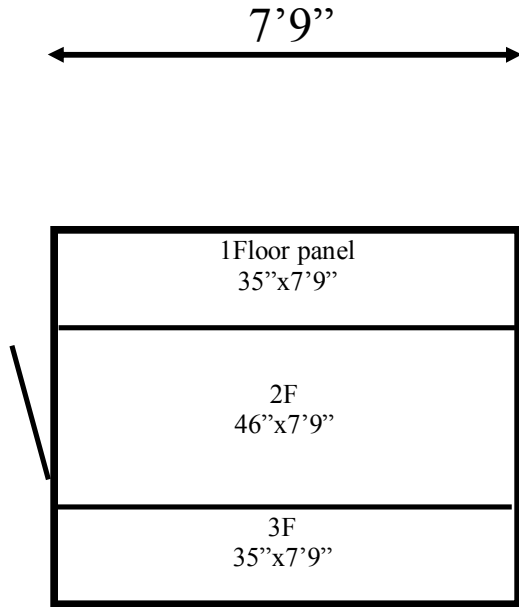

**7'9" x 17'4" x 9'6" H**  
Cooler/ Freezer Combination  
Wall & Ceiling Panel Diagrams

**106-2016**  
Color code: No color  
Not drawn to scale.

7'9" x 17'4" x 9'6" H  
Cooler/ Freezer Combination  
Floor Panels Diagram

106-2016  
Color code: No color  
Not drawn to scale.

**7'9" x 17'4" x 9'6" H**  
**Cooler / Freezer Combination**

**106-2016**  
**Color code: No color**