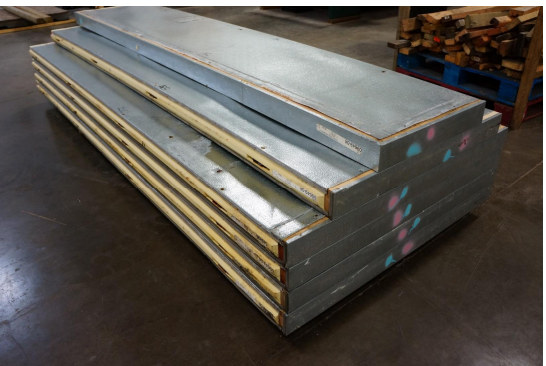

**9'11" x 20'8" x 9'3" H  
Cooler or Freezer  
Wall & Ceiling Panels Diagram**

**104-2016  
Color code: Blue Plink  
Not drawn to scale.**

**9'11" x 20'8" x 9'3" H**  
**Cooler or Freezer**

**104-2016**  
**Color code: Blue Pink**