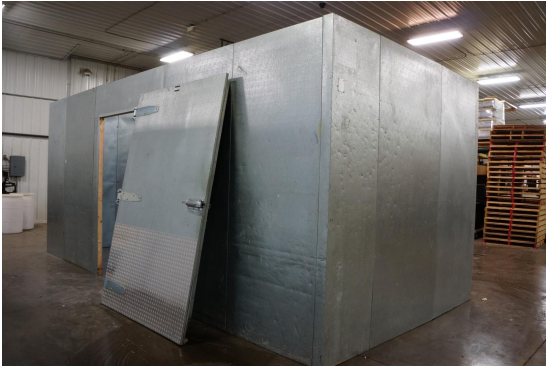

**9'11" x 20'8" x 9'3" H  
Cooler or Freezer  
Wall & Ceiling Panels Diagram**

**104-2016  
Color code: Blue Plink  
Not drawn to scale.**

**9'11" x 20'8" x 9'3" H**  
**Cooler or Freezer**

**104-2016**  
**Color code: Blue Pink**