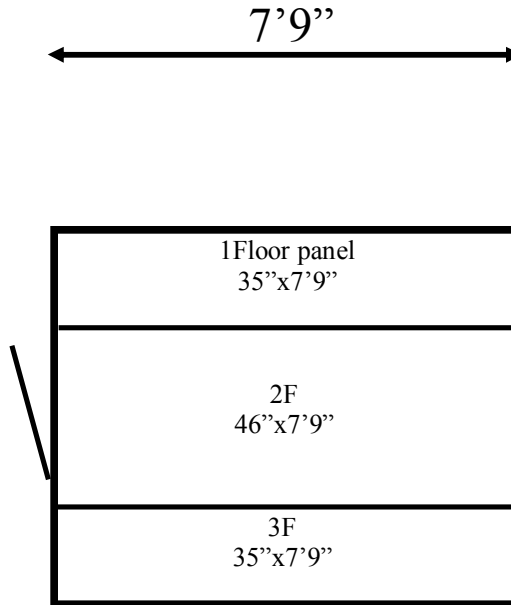

**12' x 32' x 10'4" H  
Cooler  
Wall & Ceiling Panel Diagrams**

**110-2016  
Color code: Blue  
Not drawn to scale.**

**7'9" x 17'4" x 9'6" H**  
**Cooler/ Freezer Combination**  
**Floor Panels Diagram**

**106-2016**  
**Color code: No color**  
**Not drawn to scale.**

**12' x 32' x 10'4" H  
Cooler**

**110-2016  
Color code: Blue**