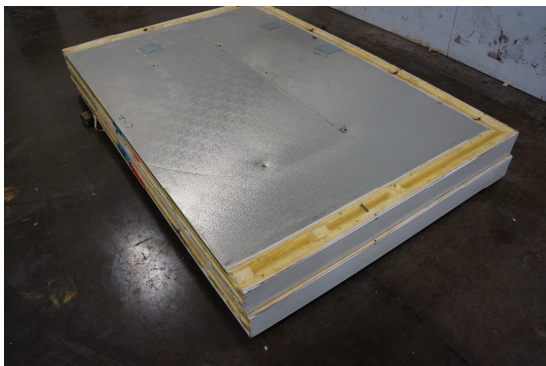

**6' x 8' x 9' H
Cooler or Freezer
Wall & Ceiling Panels Diagram**

**112-2016
Color code: Red Blue
Not drawn to scale.**

6' x 8' x 9' H
Cooler or Freezer

112-2016
Color code: Red Blue