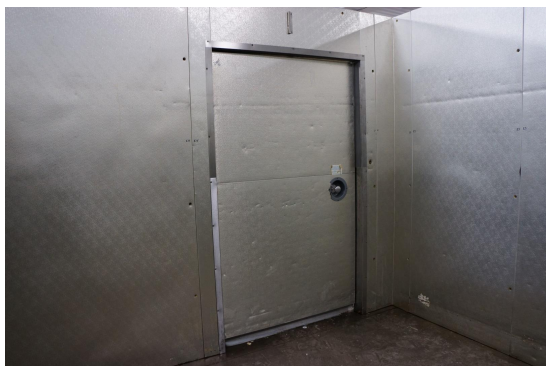

**11' x 11' x 8'4" H
Cooler or Freezer
Wall & Ceiling Panels Diagram**

**112-2016
Color code: Black
Not drawn to scale.**

11' x 11' x 8'4" H
Cooler or Freezer

112-2016
Color code: black