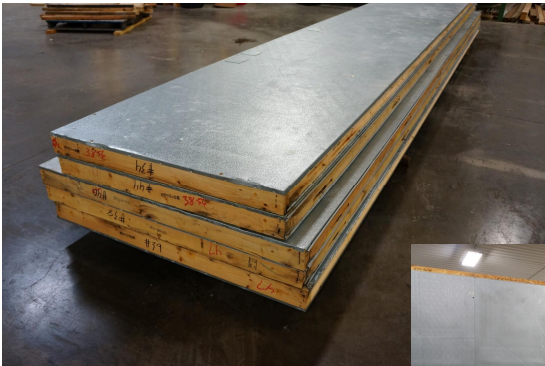

18'5" x 20'1" x 9'11" H
Cooler
Wall & Ceiling Panels Diagram

107-2016
Color code: No color
Not drawn to scale.

**18'5" x 20'1" x 9'11" H
Cooler**

**107-2016
Color code: No color**