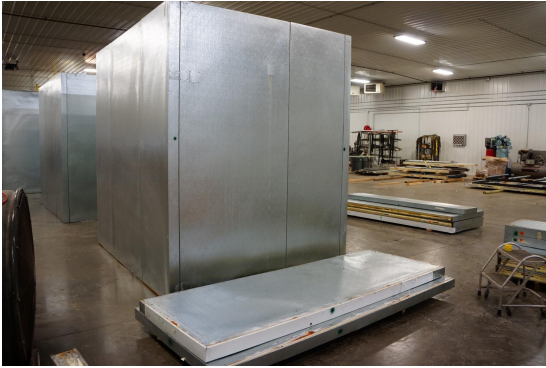

**7'2" x 9'2" x 9'3" H
Cooler or Freezer
Wall & Ceiling Panels Diagram**

**104-2016
Color code: Dark green
Not drawn to scale.**

7'2" x 9'2" x 9'3" H
Cooler or Freezer

104-2016
Color code: Dk green