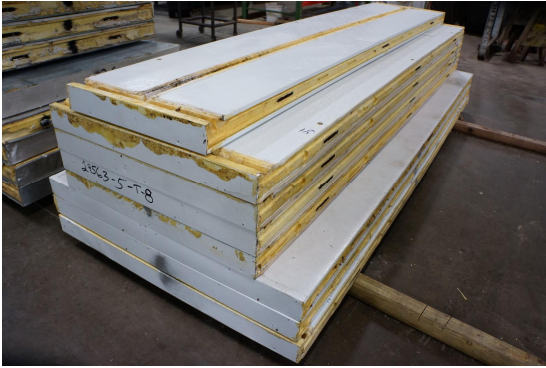

**10' x 26' x 8'4" H
Cooler or Freezer
Wall & Ceiling Panels Diagram**

**100-2016
Color code: Silver
Not drawn to scale.**

**10' x 26' x 8'4" H
Cooler or Freezer**

**100-2016
Color code: Silver**