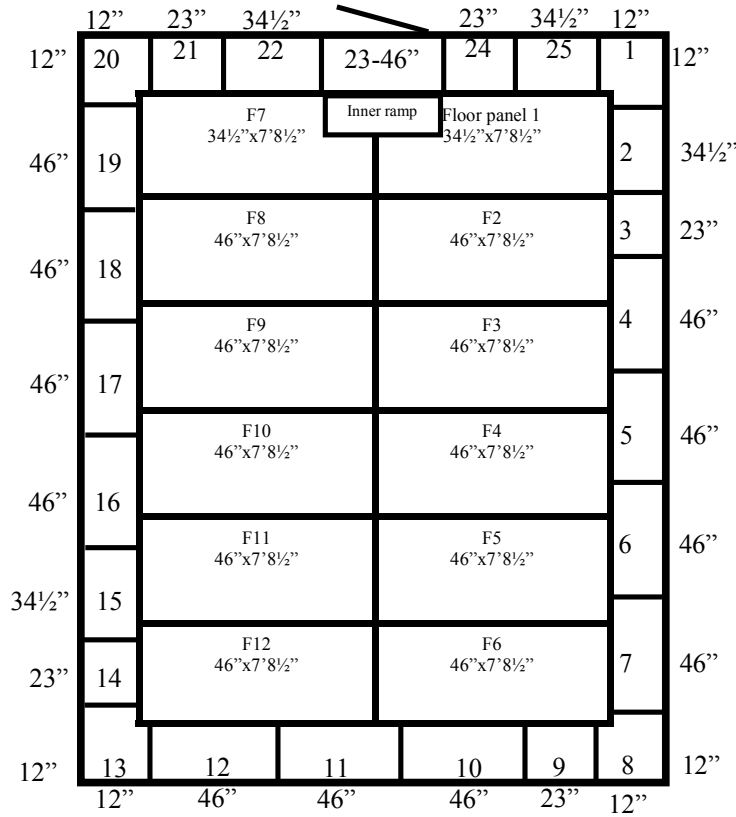

15'5"

(1)34"x78"
Swinging Door

Included: Aluminum diamond plate for floor.

22'1"

15'5"

22'1"

15'5" x 22'1" x 8'6" H
Freezer With Floor
Wall, Ceiling & Floor Panel Diagrams

96-2016
Color code: Green
Not drawn to scale.

**15'5" x 22'1" x 8'6" H
Freezer With Floor**

**96-2016
Color code: Green**