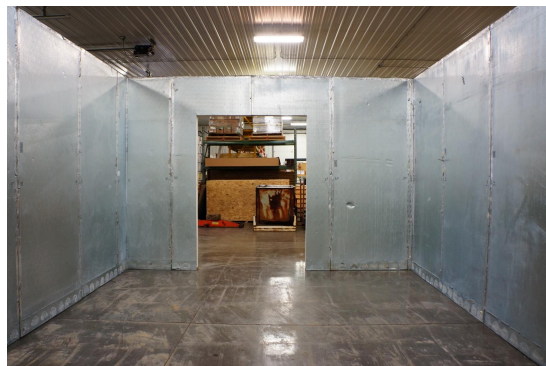

**15' x 27'2" x 10' H
Cooler
Wall & Ceiling Panels Diagram**

**98-2016
Color code: No color
Not drawn to scale.**

**15' x 27'2" x 10' H
Cooler**

**98-2016
Color code: No color**