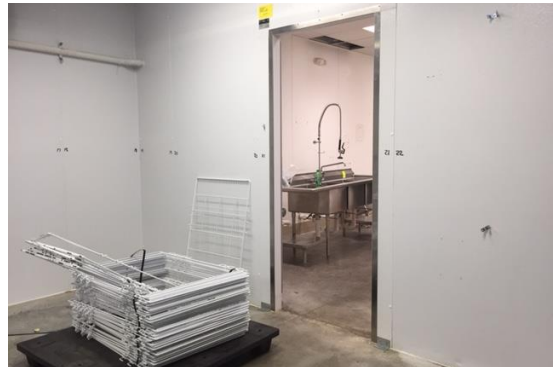

**19'3" x 25'8" x 10' H**  
**Cooler**  
**Wall & Ceiling Panels Diagram**

**73-2016**  
**Color code: Red Silver**  
**Not drawn to scale.**

**19'3" x 25'8" x 10' H  
Glass Door Cooler**

**73-2016  
Color code: Red Silver**