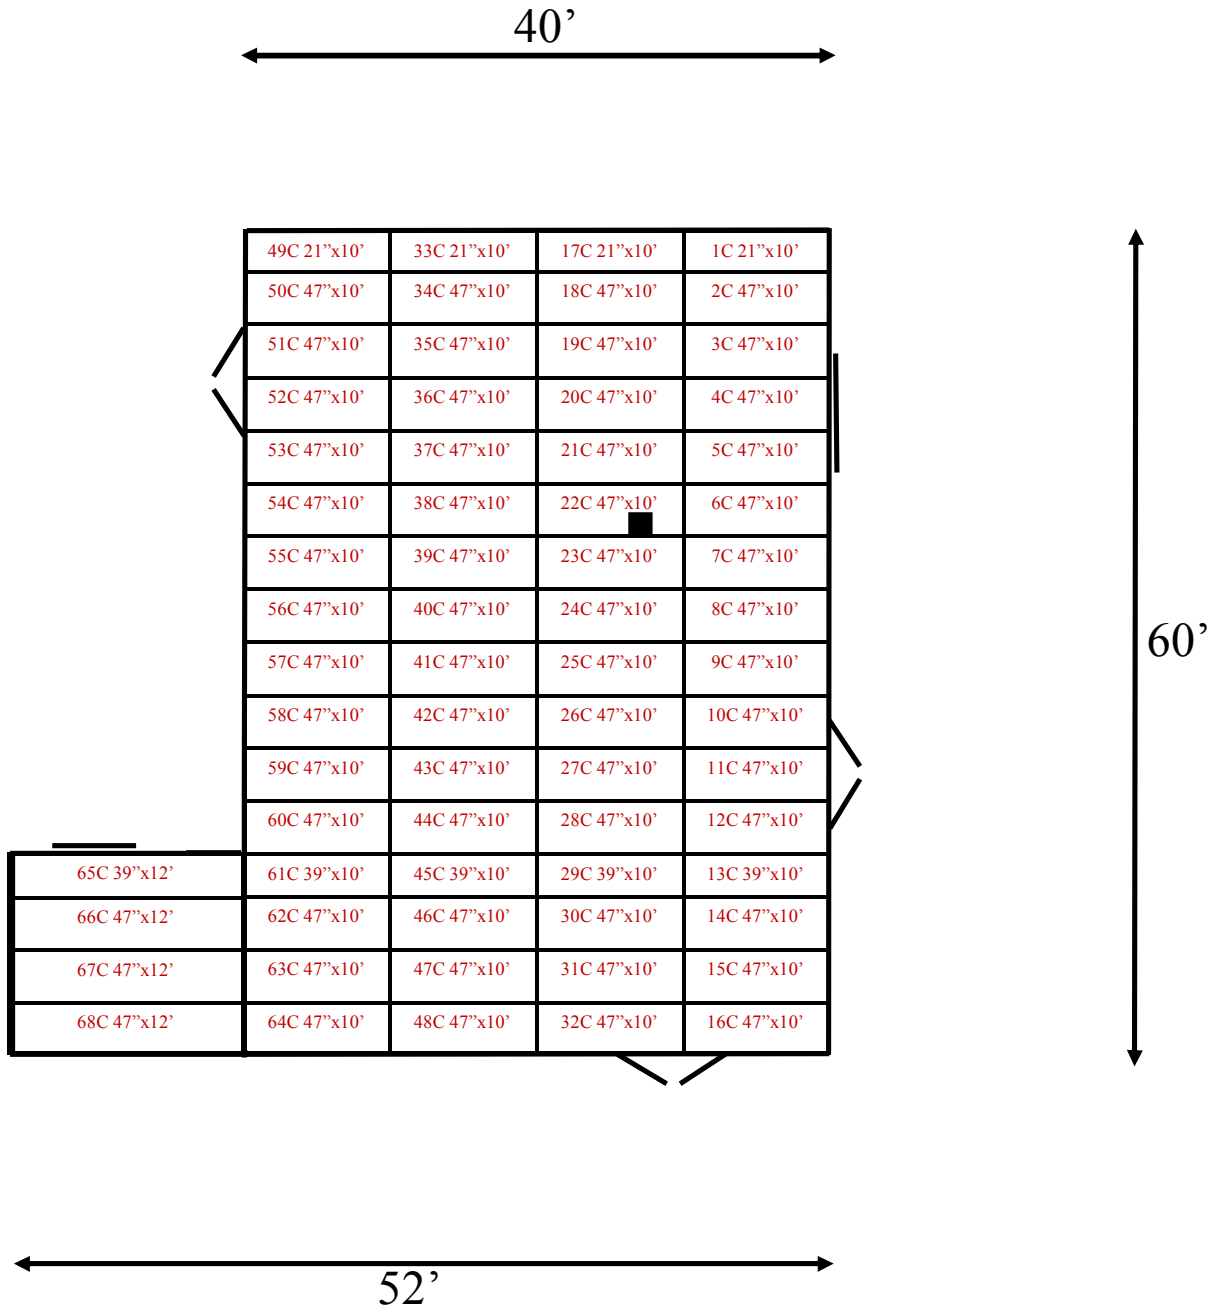

**52' (40') x 60' x 16' H
 Cooler
 Wall & Ceiling Panels Diagram**

**46-2016
 Color code: No color
 Not drawn to scale.**

**52' (40') x 60' x 16' H
Cooler
Ceiling Panels Diagram**

**46-2016
Color code: No color
Not drawn to scale.**

**52' (40') x 60' x 16' H
Cooler**

**46-2016
Color code: No color**

**52' (40') x 60' x 16' H
Cooler**

**46-2016
Color code: No color**

**52' (40') x 60' x 16' H
Cooler**

**46-2016
Color code: No color**