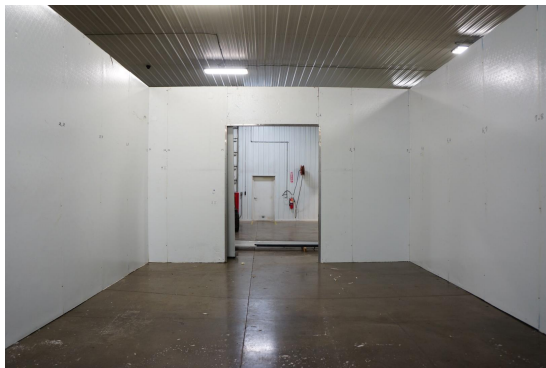

18' x 42'3" x 12' H
Cooler or Freezer
Wall & Ceiling Panels Diagram

83-2016
Color code: Blue
Not drawn to scale.

**18' x 42'3" x 12' H
Cooler or Freezer**

**83-2016
Color code: Blue**