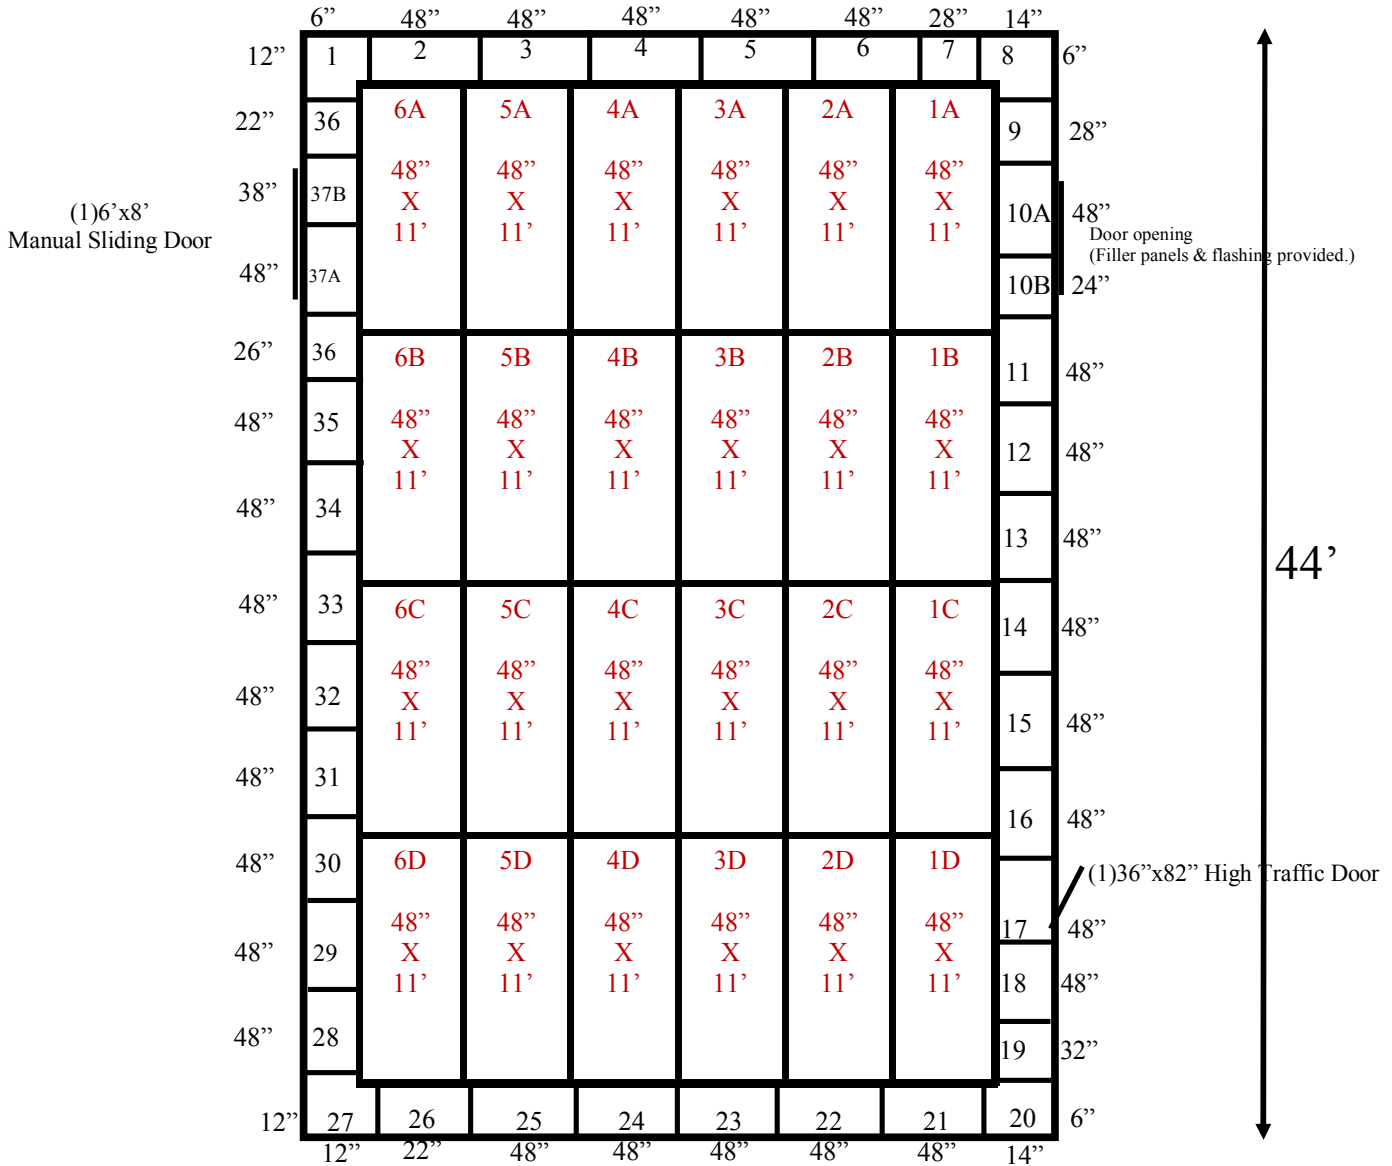

27'

Notes:

Ceiling support: (3) Beams & hangers.
 Wall panels #8 thru #20 cam on outside.

27' x 44' x 14'4" H
 Cooler or Freezer
 Wall & Ceiling Panels Diagram

45-2016
 Color code: Burgundy
 Not drawn to scale.

27' x 44' x 14'4" H
Cooler or Freezer

45-2016
Color code: Burgundy

27' x 44' x 14'4" H
Cooler or Freezer

45-2016
Color code: Burgundy