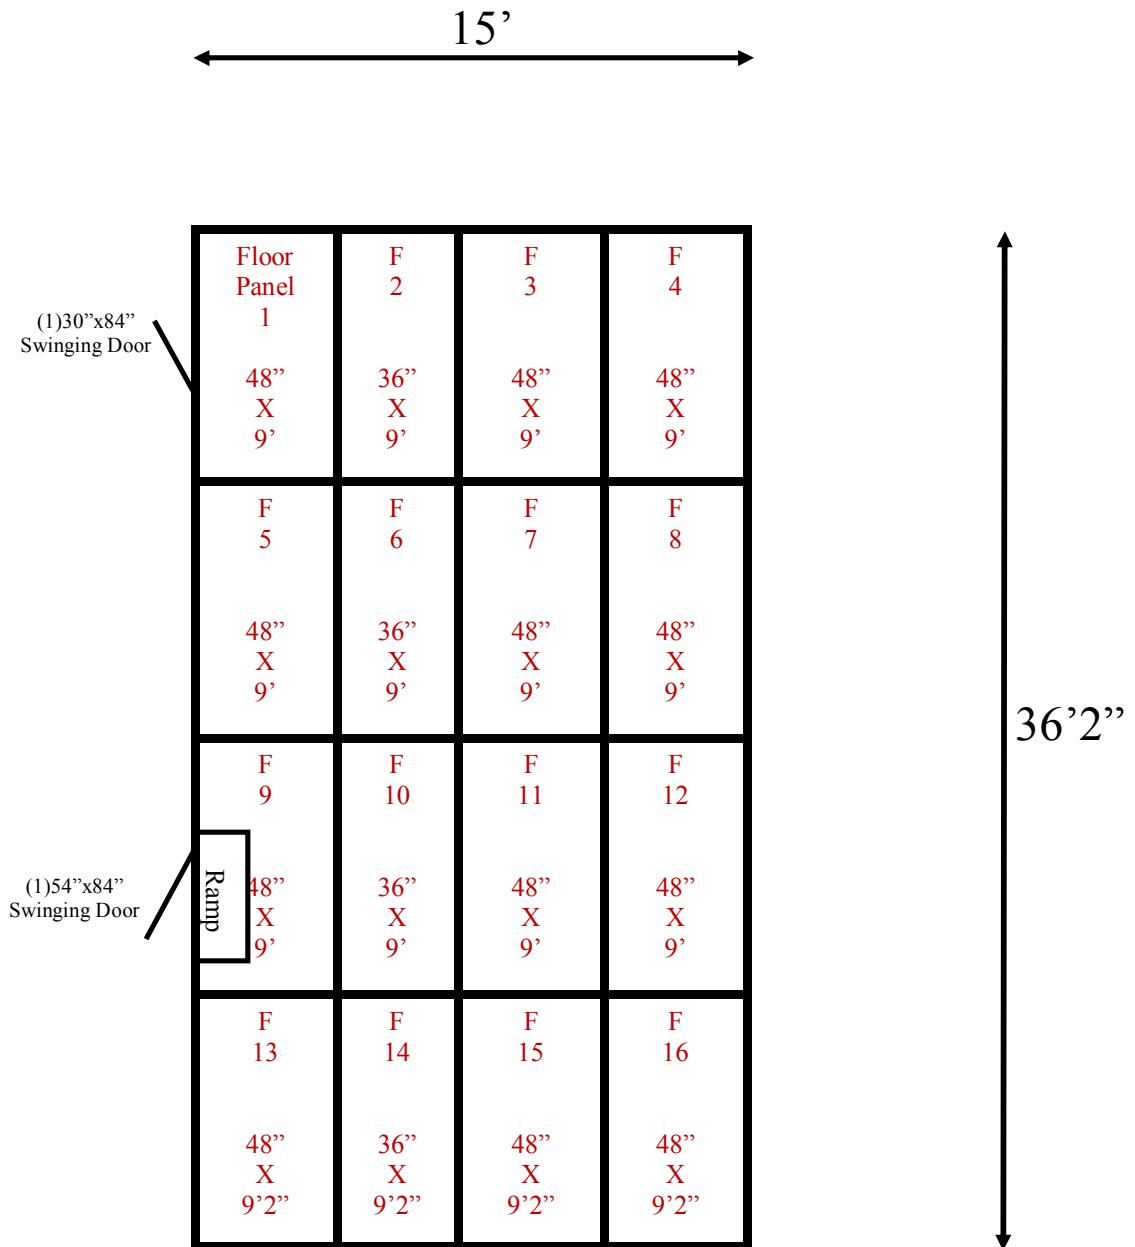

**15' x 36'2" x 11'4" H  
Freezer With Floor  
Wall & Ceiling Panels Diagram**

**55-2016  
Color code: Blue  
Not drawn to scale.**

**15' x 36'2" x 11'4" H  
Freezer With Floor  
Floor Panels Diagram**

**55-2016  
Color code: Blue  
Not drawn to scale.**

**15' x 36'2" x 11'4" H  
Freezer With Floor**

**55-2016  
Color code: Blue**