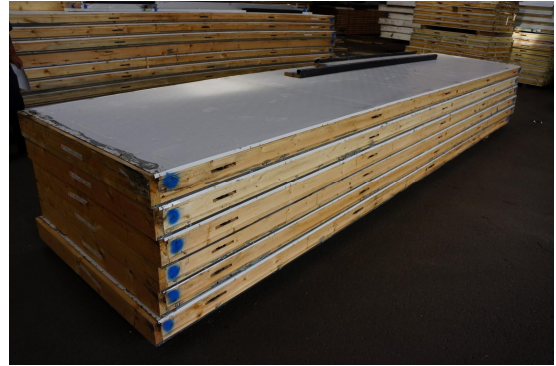

**18' x 59'10" x 12' H
Cooler or Freezer
Wall & Ceiling Panels Diagram**

**72-2016
Color code: Blue
Not drawn to scale.**

18' x 59'10" x 12' H
Cooler or Freezer

72-2016
Color code: Blue