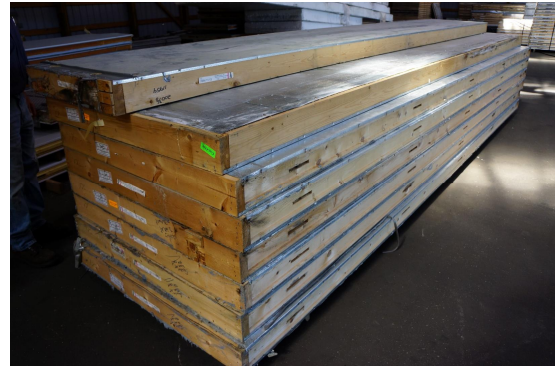

**17' x 29'11" x 10' H
Cooler or Freezer
Wall & Ceiling Panels Diagram**

**67-2016
Color code: Green Purple
Not drawn to scale.**

**17' x 29'11" x 10' H
Cooler or Freezer**

**57-2016
Color code: Green Purple**