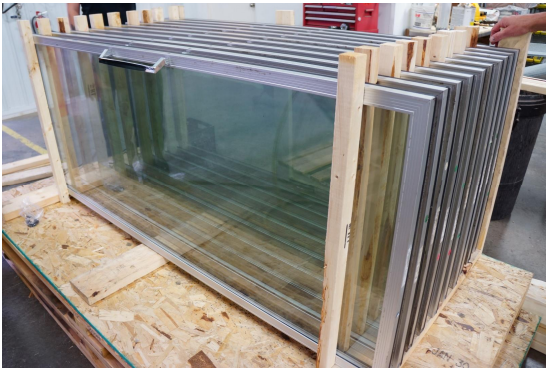

**10' x 65' x 8'2" H
Cooler with Glass Doors
Wall & Ceiling Panels Diagram**

**40-2016
Color code: Blue
Not drawn to scale.**

**10' x 65' x 8'2" H
Cooler with Glass Doors**

**40-2016
Color code: Blue**

**10' x 65' x 8'2" H
Cooler with Glass Doors**