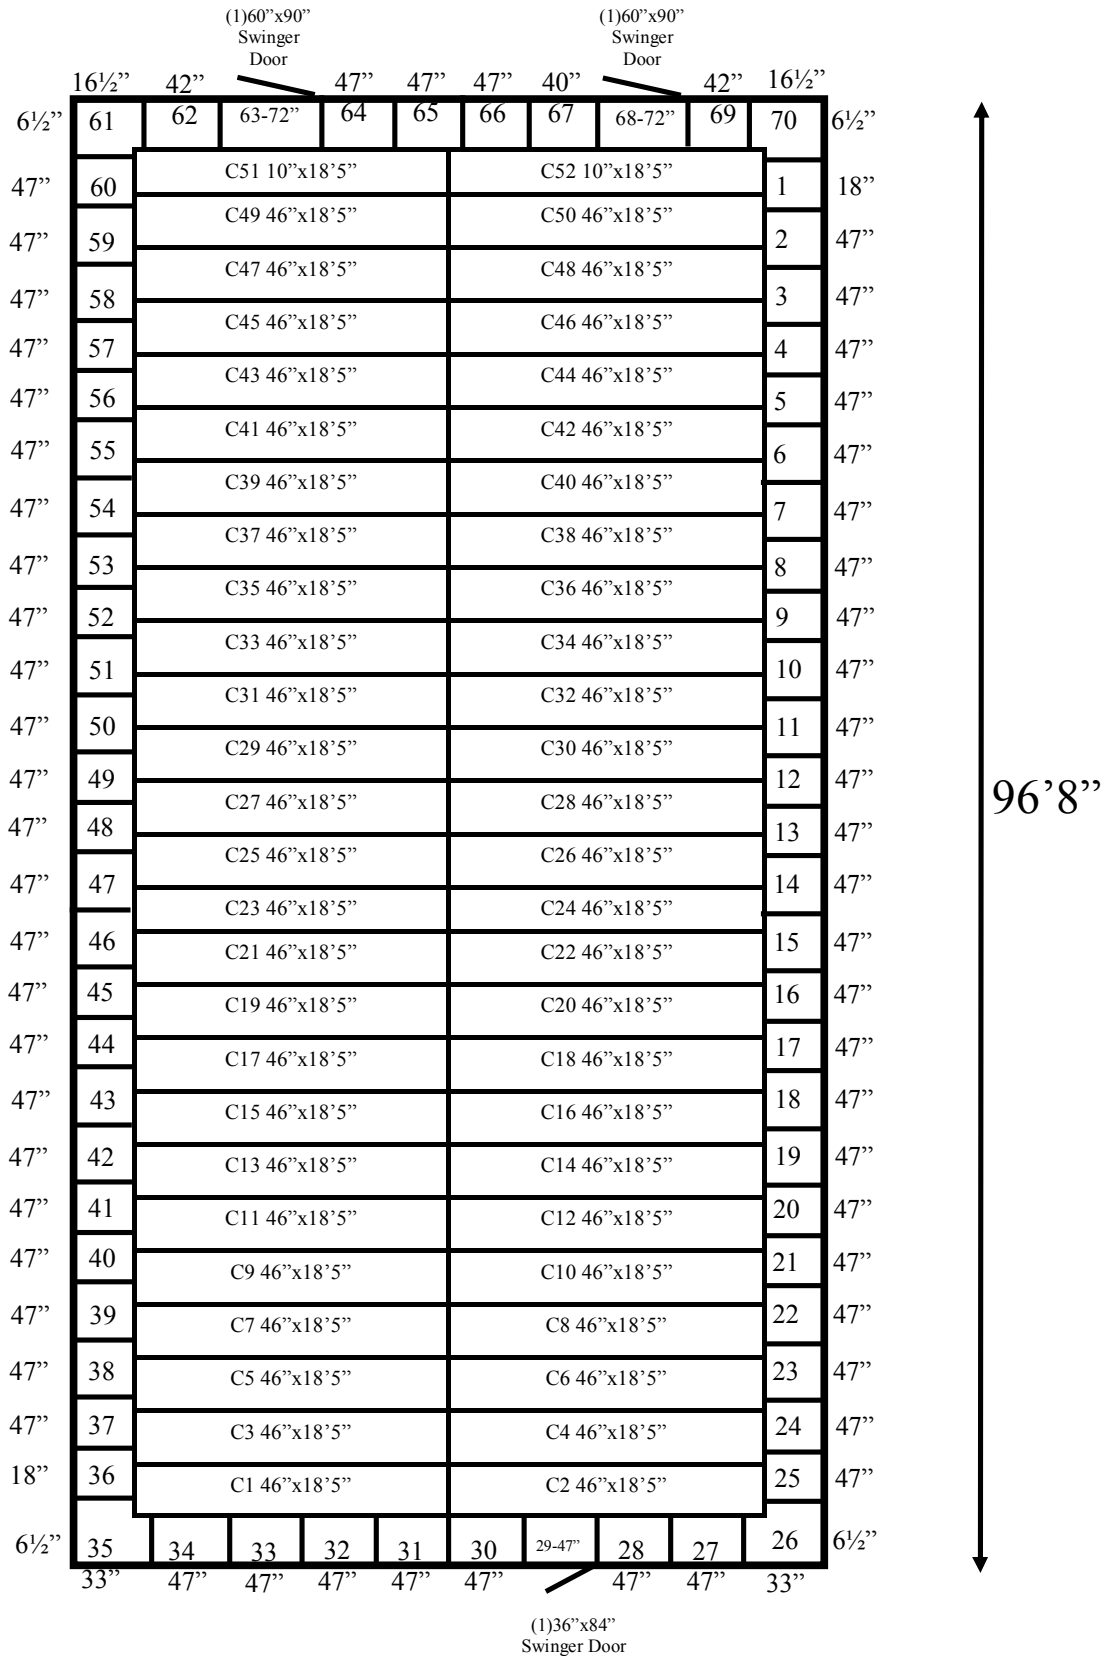

37'

Ceiling support: T-channel

37' x 96'8" x 9'8" H

Cooler

Wall & Ceiling Panels Diagram

47-2016

Not drawn to scale.

**37' x 96'8" x 9'8" H  
Cooler**

**47-2016**

**37' x 96'8" x 9'8" H  
Cooler**

**47-2016**