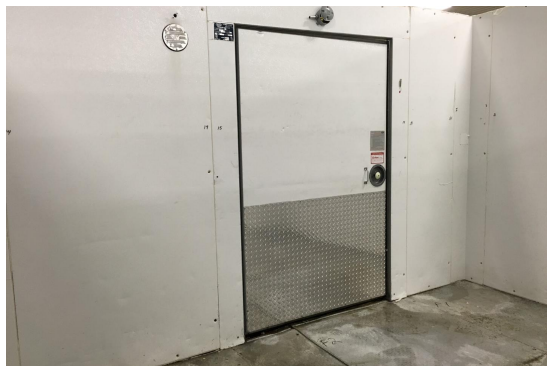

Ceiling & Floor panels layout the same.

**11'7" x 14'5" x 8'8" H  
Freezer With Floor**

**61-2016  
Color code: Brown**