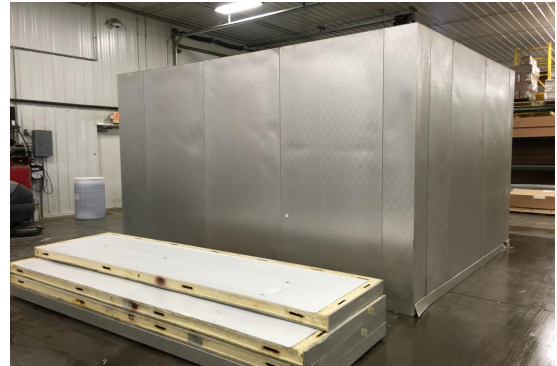

Ceiling & Floor panels layout the same.

**11'7" x 14'5" x 8'8" H  
Freezer With Floor**

**61-2016  
Color code: Brown**