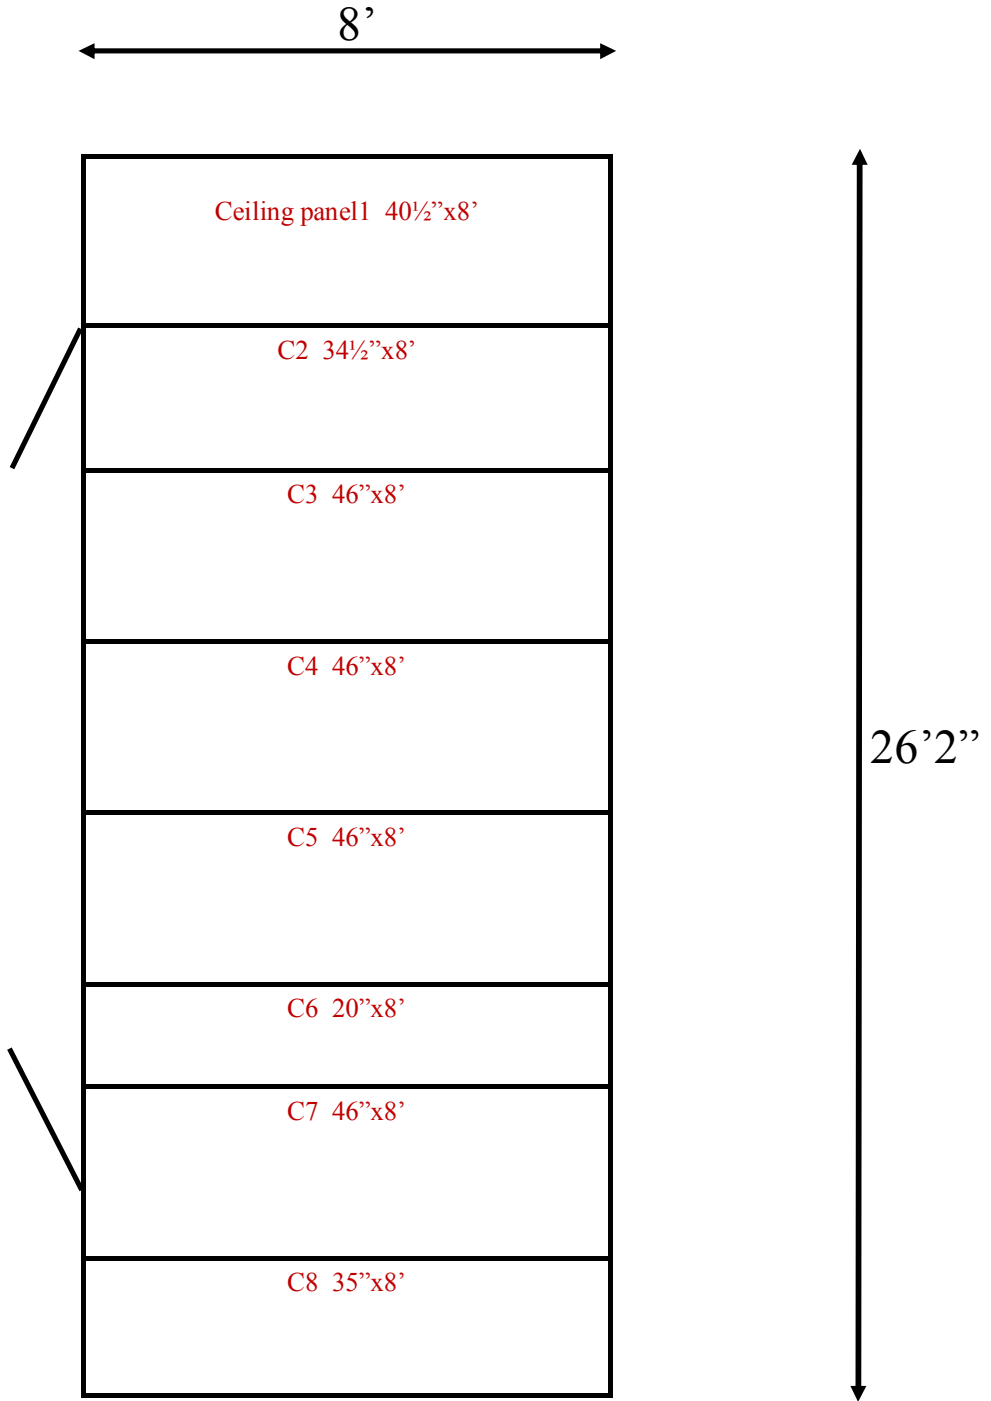

**8' x 26'2" x 8'4" H  
Cooler /Freezer Combination  
Wall Panels Diagram**

**37-2016  
Color code: Green  
Not drawn to scale.**

8' x 26'2" x 8'4" H  
Cooler or Freezer  
Ceiling Panels Diagram

37-2016  
Color code: Green  
Not drawn to scale.

**8' x 26'2" x 8'4" H**  
**Cooler / Freezer Combination**

**37-2016**  
**Color code: Green**