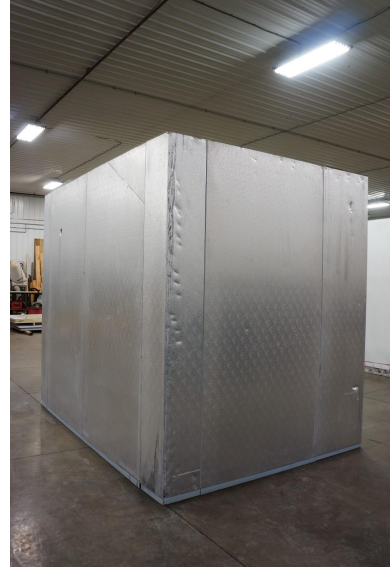

6'9" x 9'8" x 8'5" H
Cooler or Freezer
Wall & Ceiling Panels Diagram

35-2016
Color code: Blue
Not drawn to scale.

**6'9" x 9'8" x 8'5" H
Cooler or Freezer**

**35-2016
Color code: Blue**