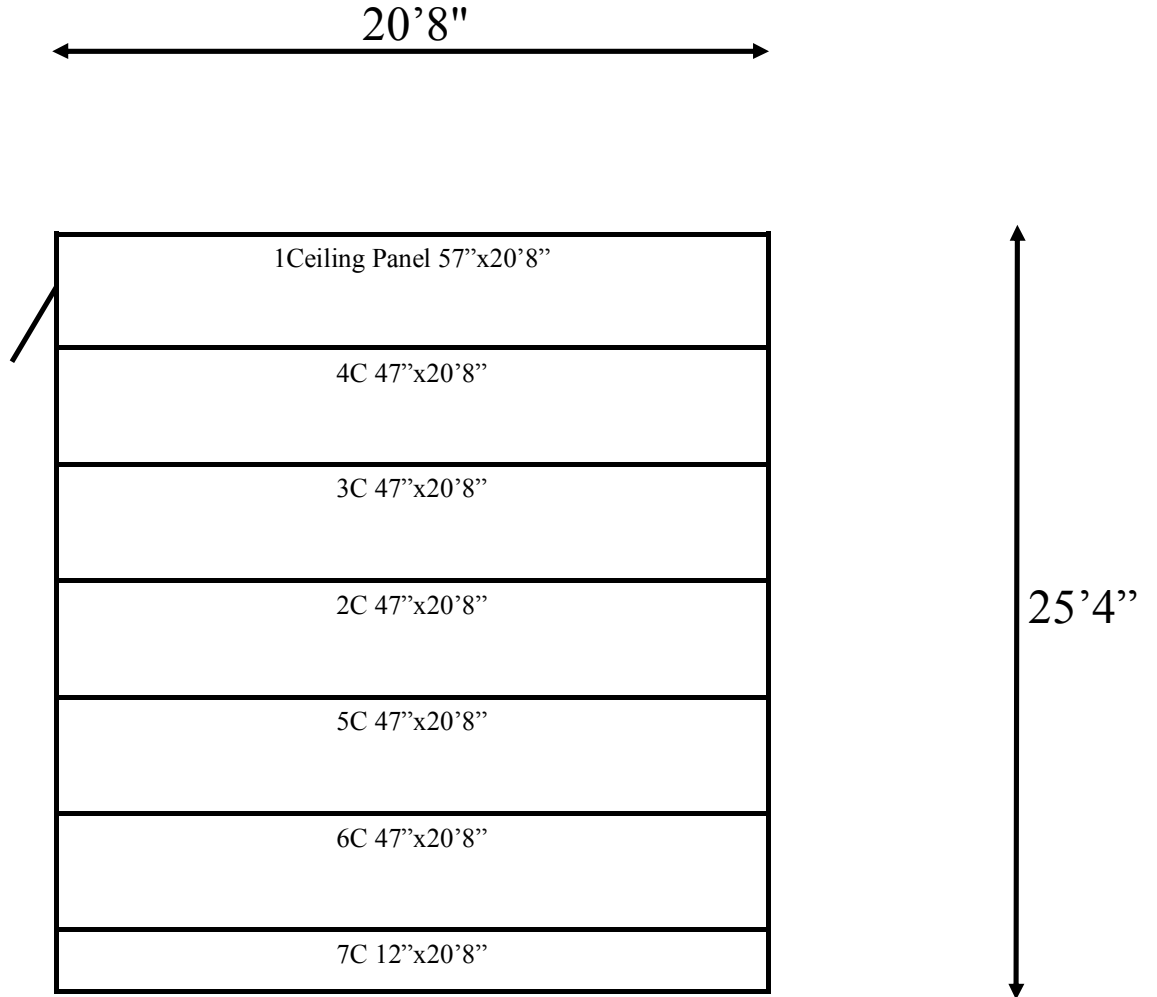

**20'8" x 25'4" x 9'8" H
Freezer with Floor
Wall Panels Diagram**

**31-2016
Color code: No color
Not drawn to scale.**

20'8"

1Floor panel 56½"x10'4"	8F 56½"x10'4"	25'4"
2F 47"x10'4"	9F 47"x10'4"	
3F 47"x10'4"	10F 47"x10'4"	
4F 47"x10'4"	11F 47"x10'4"	
5F 47"x10'4"	12F 47"x10'4"	
6F 47"x10'4"	13F 47"x10'4"	
7F 12"x10'4"	14F 12"x10'4"	

20'8" x 25'4" x 9'8" H
Freezer with Floor
Ceiling Panels Diagram

31-2016
Color code: No color
Not drawn to scale.

**20'8" x 25'4" x 9'8" H
Freezer with Floor**

**31-2016
Color code: No color**

20'8" x 25'4" x 9'8" H
Freezer with Floor