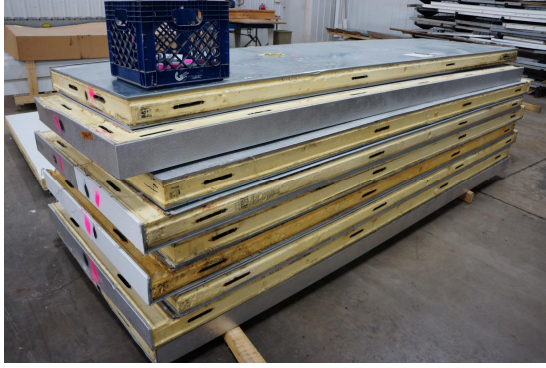

16'4" x 21'2" x 8'5" H (9'3" H with beam)
Cooler or Freezer
Wall & Ceiling Panels Diagram

35-2016
Color code: Black Pink
Not drawn to scale.

**16'4" x 21'2" x 8'5" H (9'3" H with beam)
Cooler or Freezer**

**35-2016
Color code: Black Pink**

**16'4" x 21'2" x 8'5" H (9'3" H with beam)
Cooler or Freezer**

**35-2016
Color code: Black Pink**