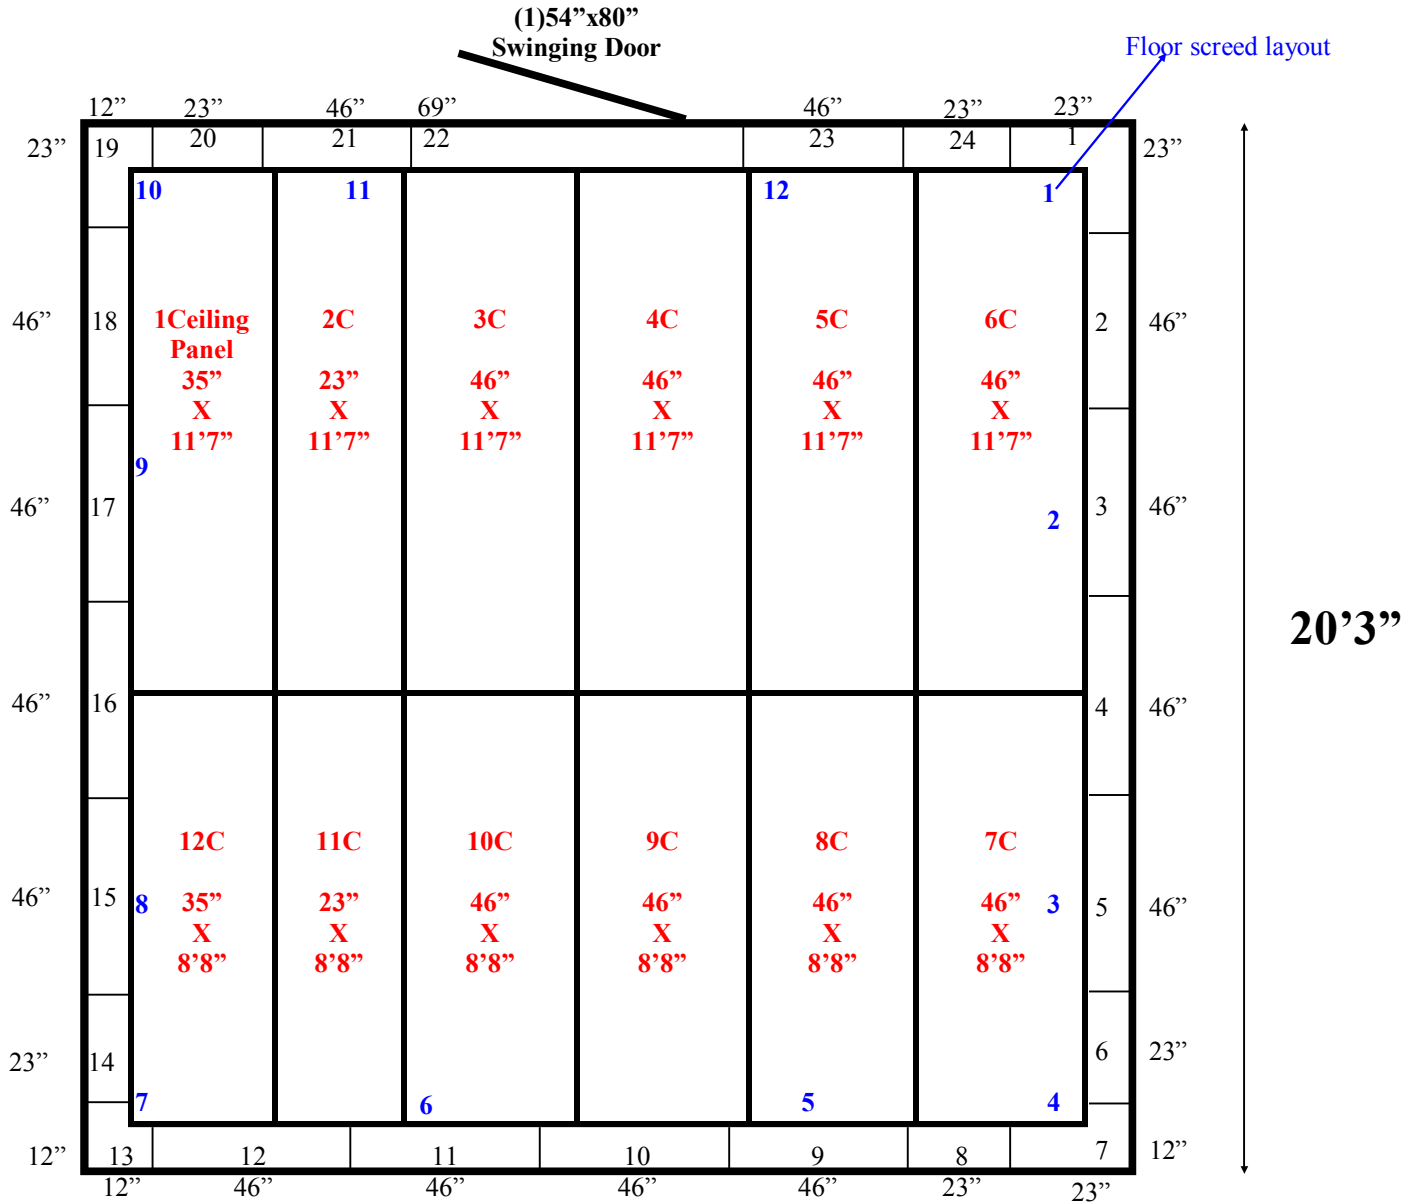

20'3"

Ceiling support: I-beam & hangers

20'3" x 20'3" x 8'5" H (9'3" H with beam)  
Cooler or Freezer  
Wall & Ceiling Panels Diagram

35-2016  
Black

**20'3" x 20'3" x 8'5" H (9'3" H with beam)  
Cooler or Freezer**

**35-2016  
Color code: Black**

**20'3" x 20'3" x 8'5" H (9'3" H with beam)  
Cooler or Freezer**

**35-2016  
Color code: Black**